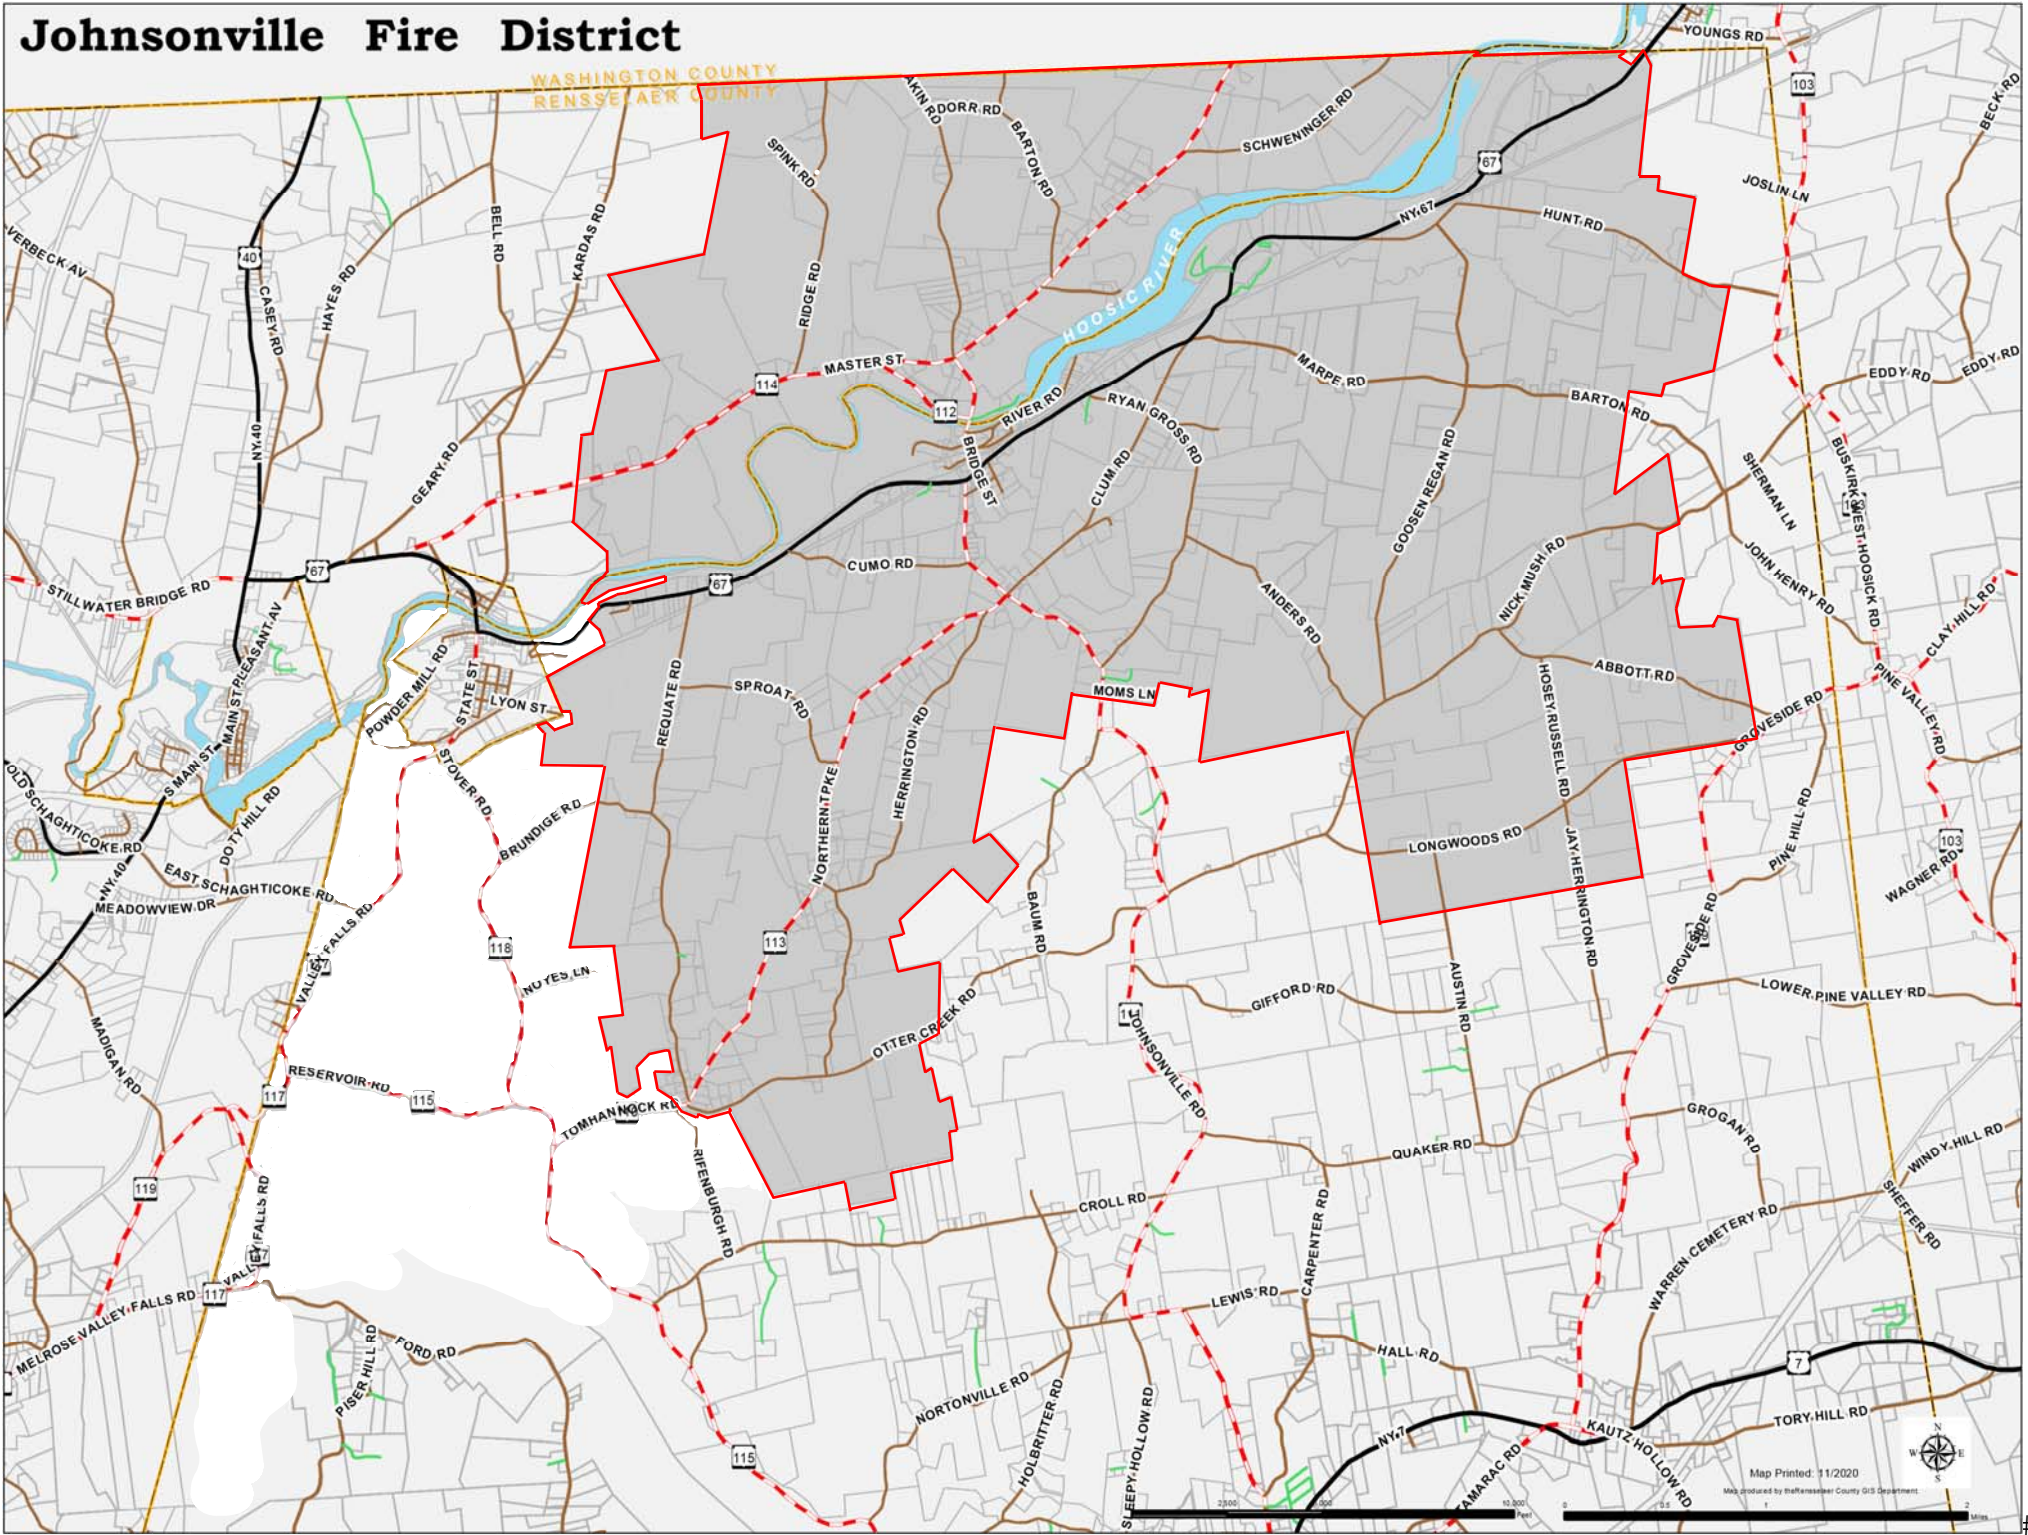

# Johnsonville Fire District

WASHINGTON COUNTY  
RENSSELAER COUNTY

Map Printed: 11/2020  
Map produced by the Rensselaer County GIS Department