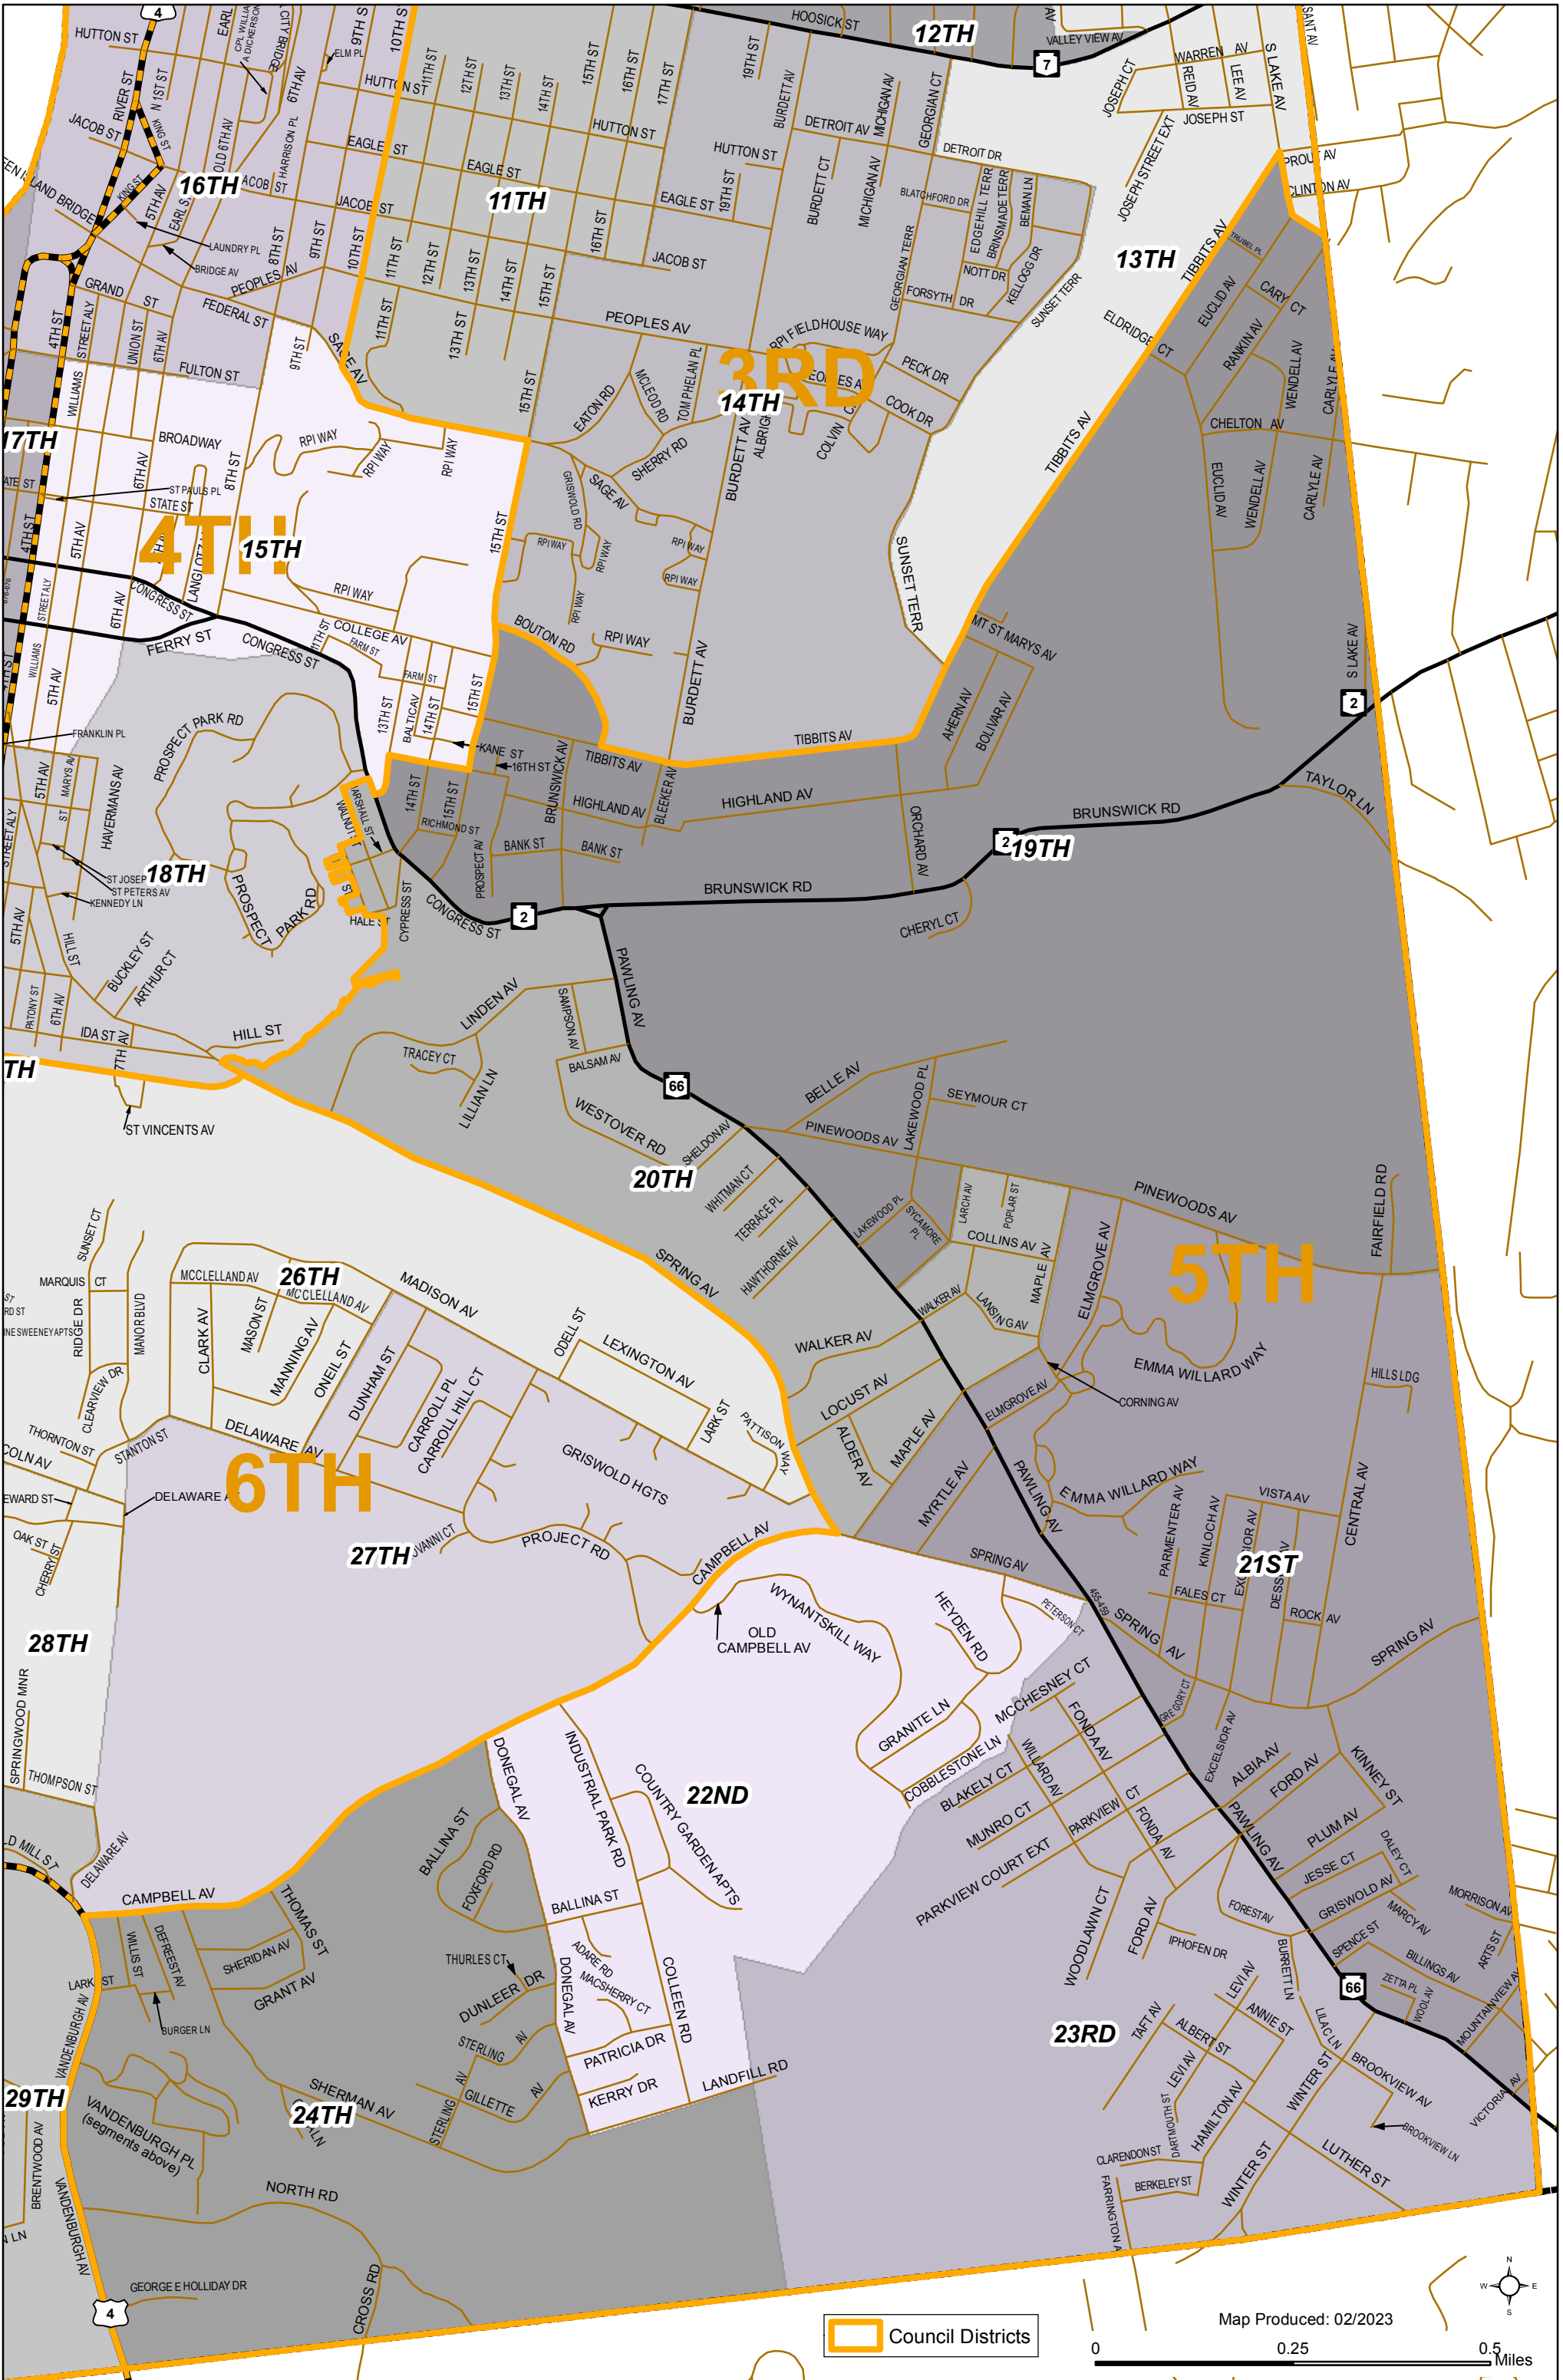

# City of Troy Council District 5

Orange outline: Council Districts

Map Produced: 02/2023

0 0.25 0.5 Miles