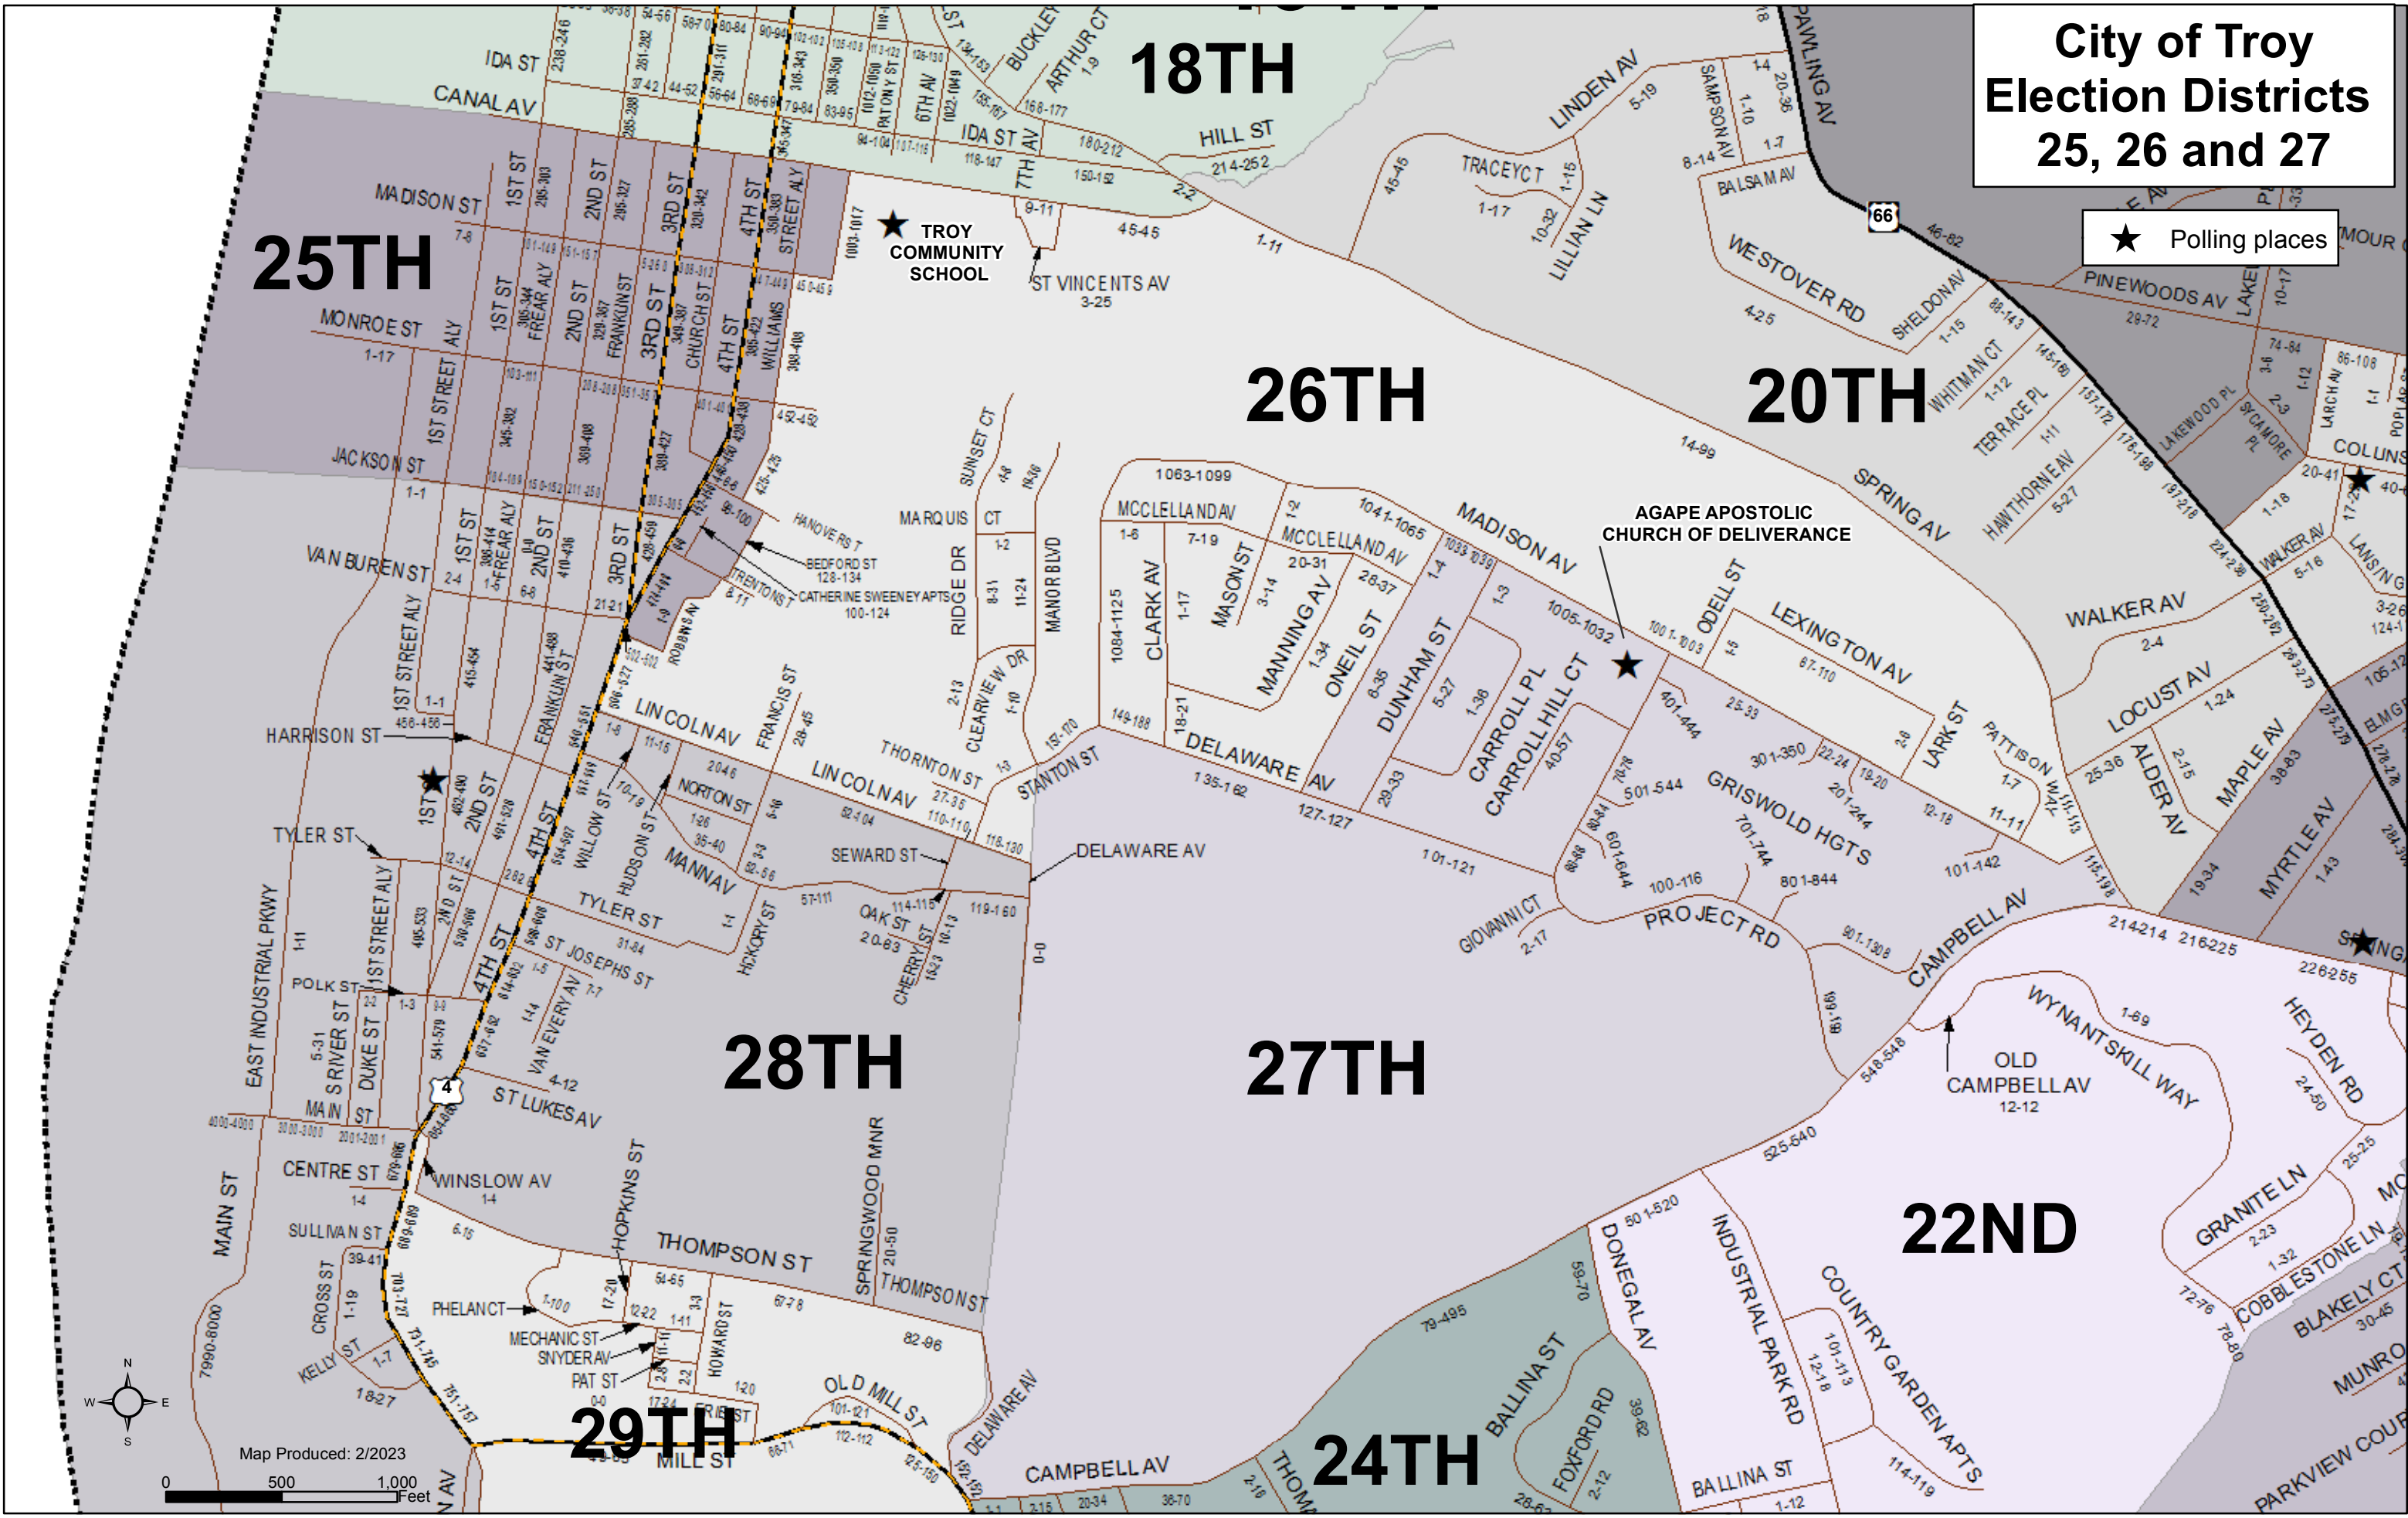

City of Troy Election Districts 25, 26 and 27

★ Polling places

25TH

18TH

26TH

20TH

28TH

27TH

29TH

24TH

22ND

Map Produced: 2/2023

0 500 1,000 Feet