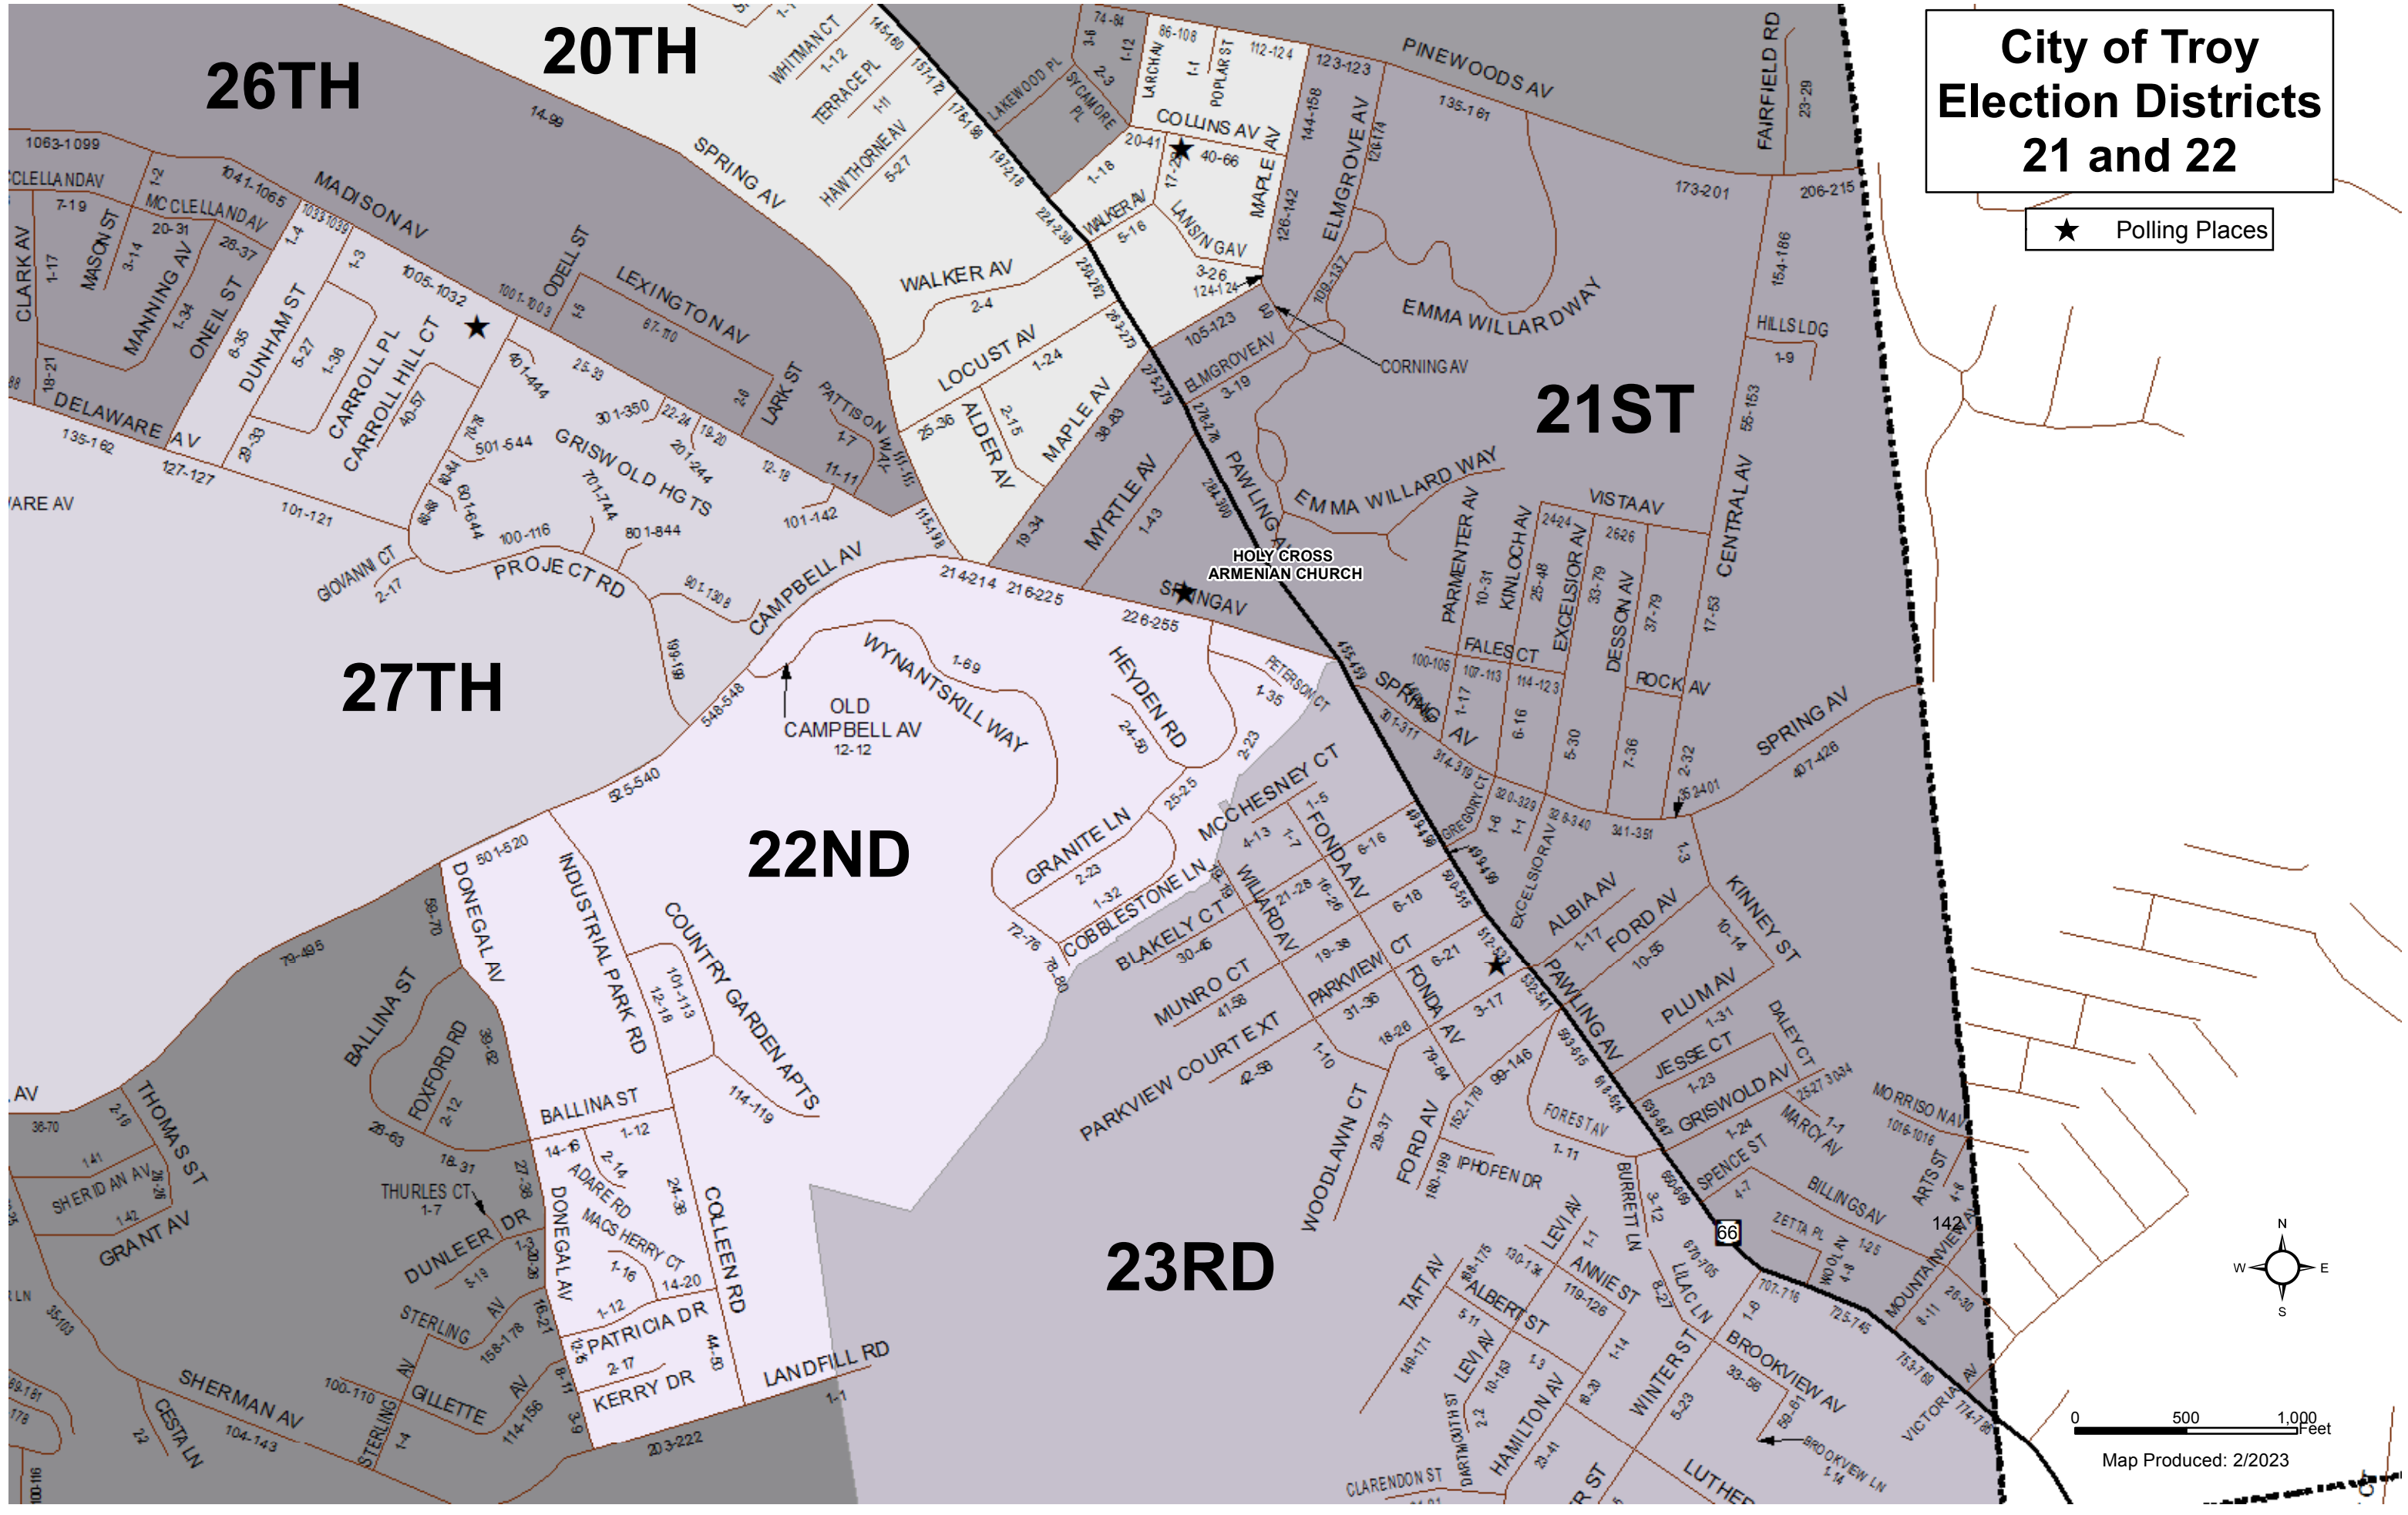

City of Troy Election Districts 21 and 22

★ Polling Places

0 500 1,000 Feet

Map Produced: 2/2023