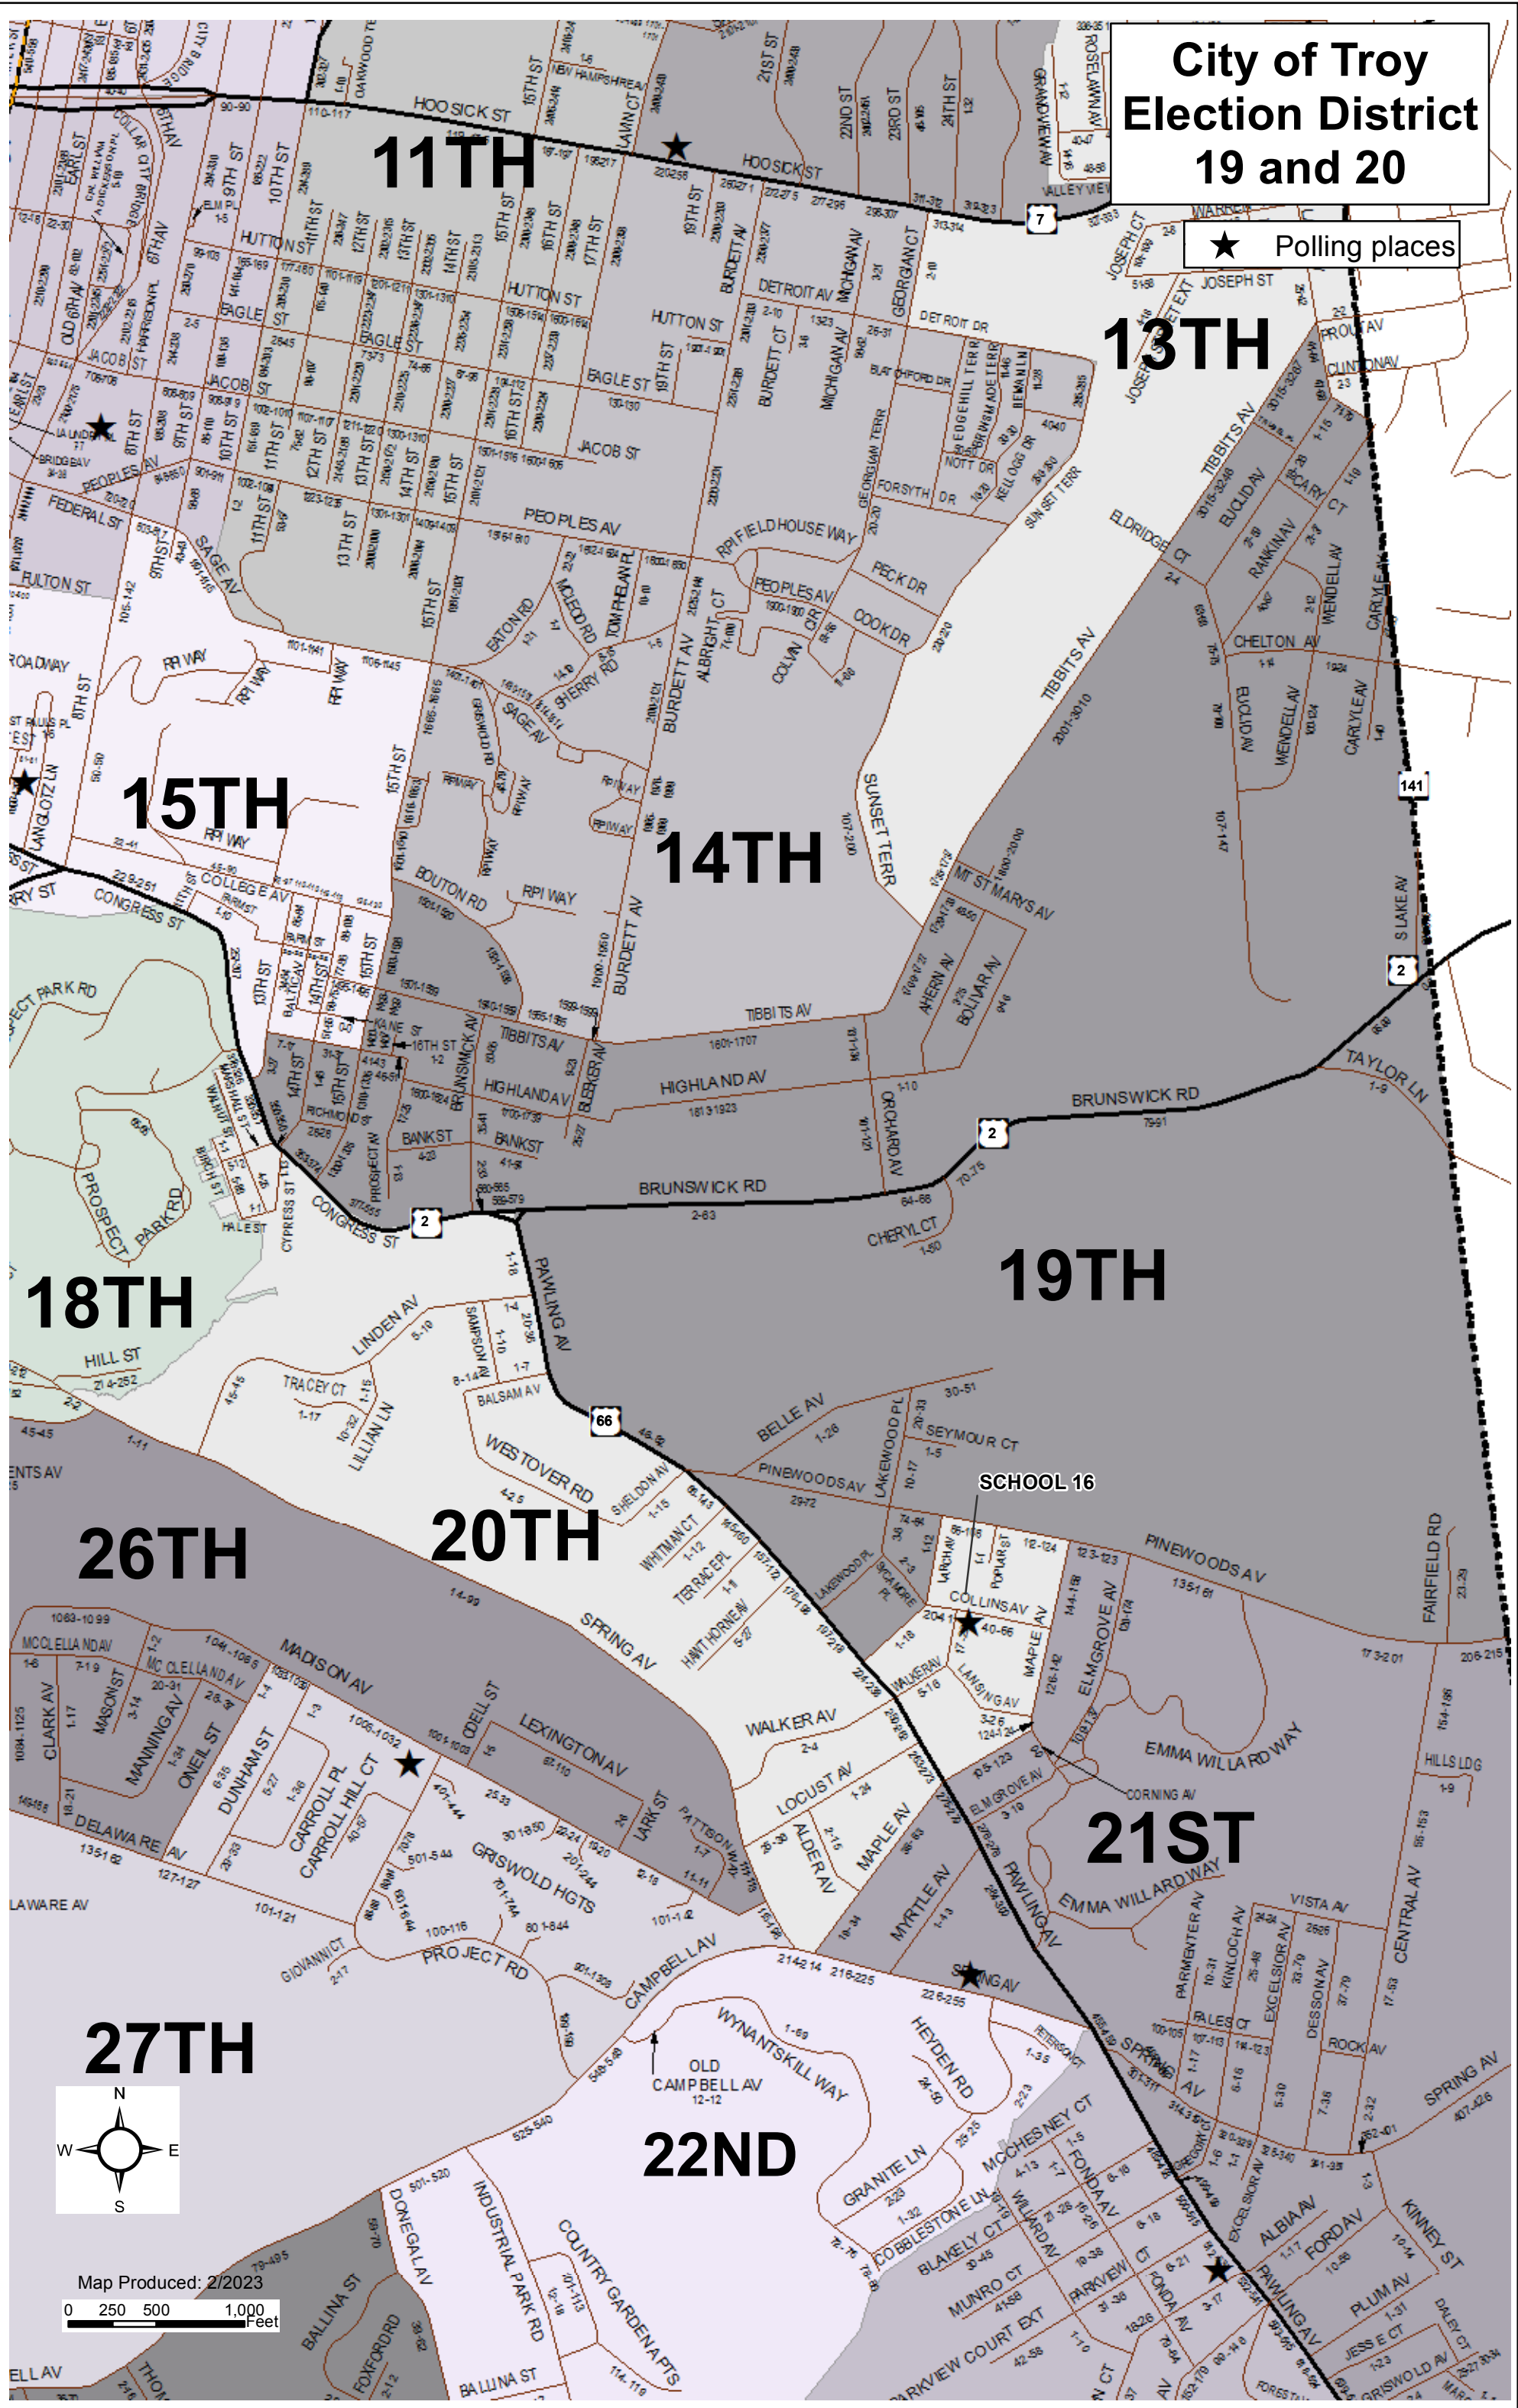

# City of Troy Election District 19 and 20

★ Polling places

Map Produced: 2/2023  
0 250 500 1,000 Feet