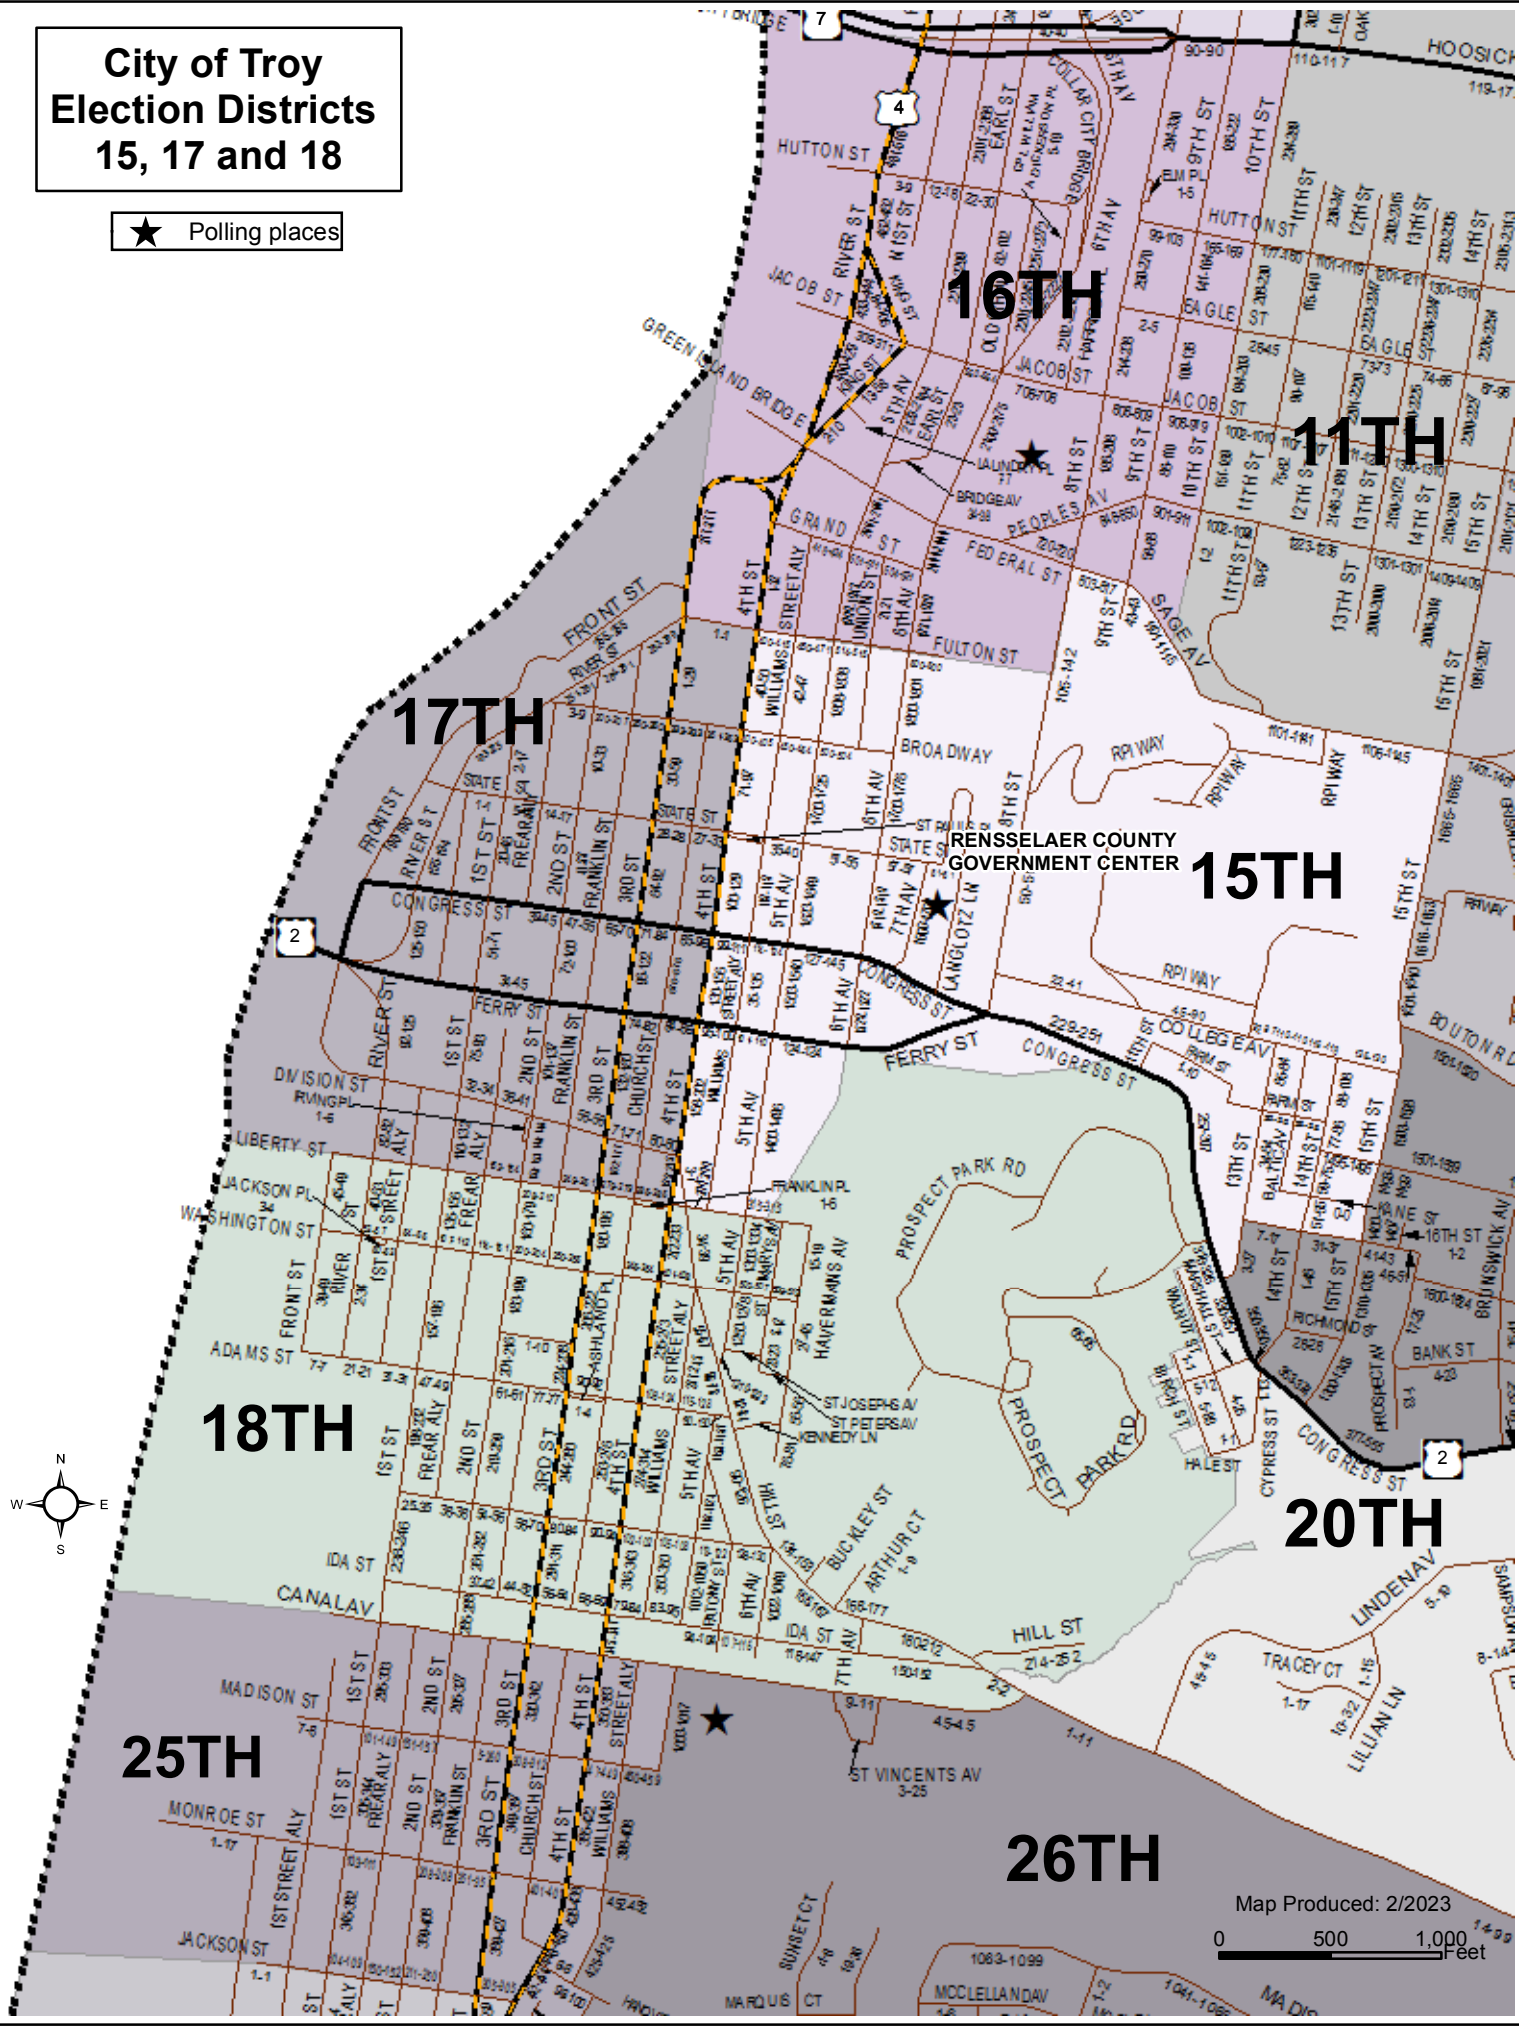

City of Troy Election Districts 15, 17 and 18

★ Polling places

Map Produced: 2/2023

0 500 1,000 Feet