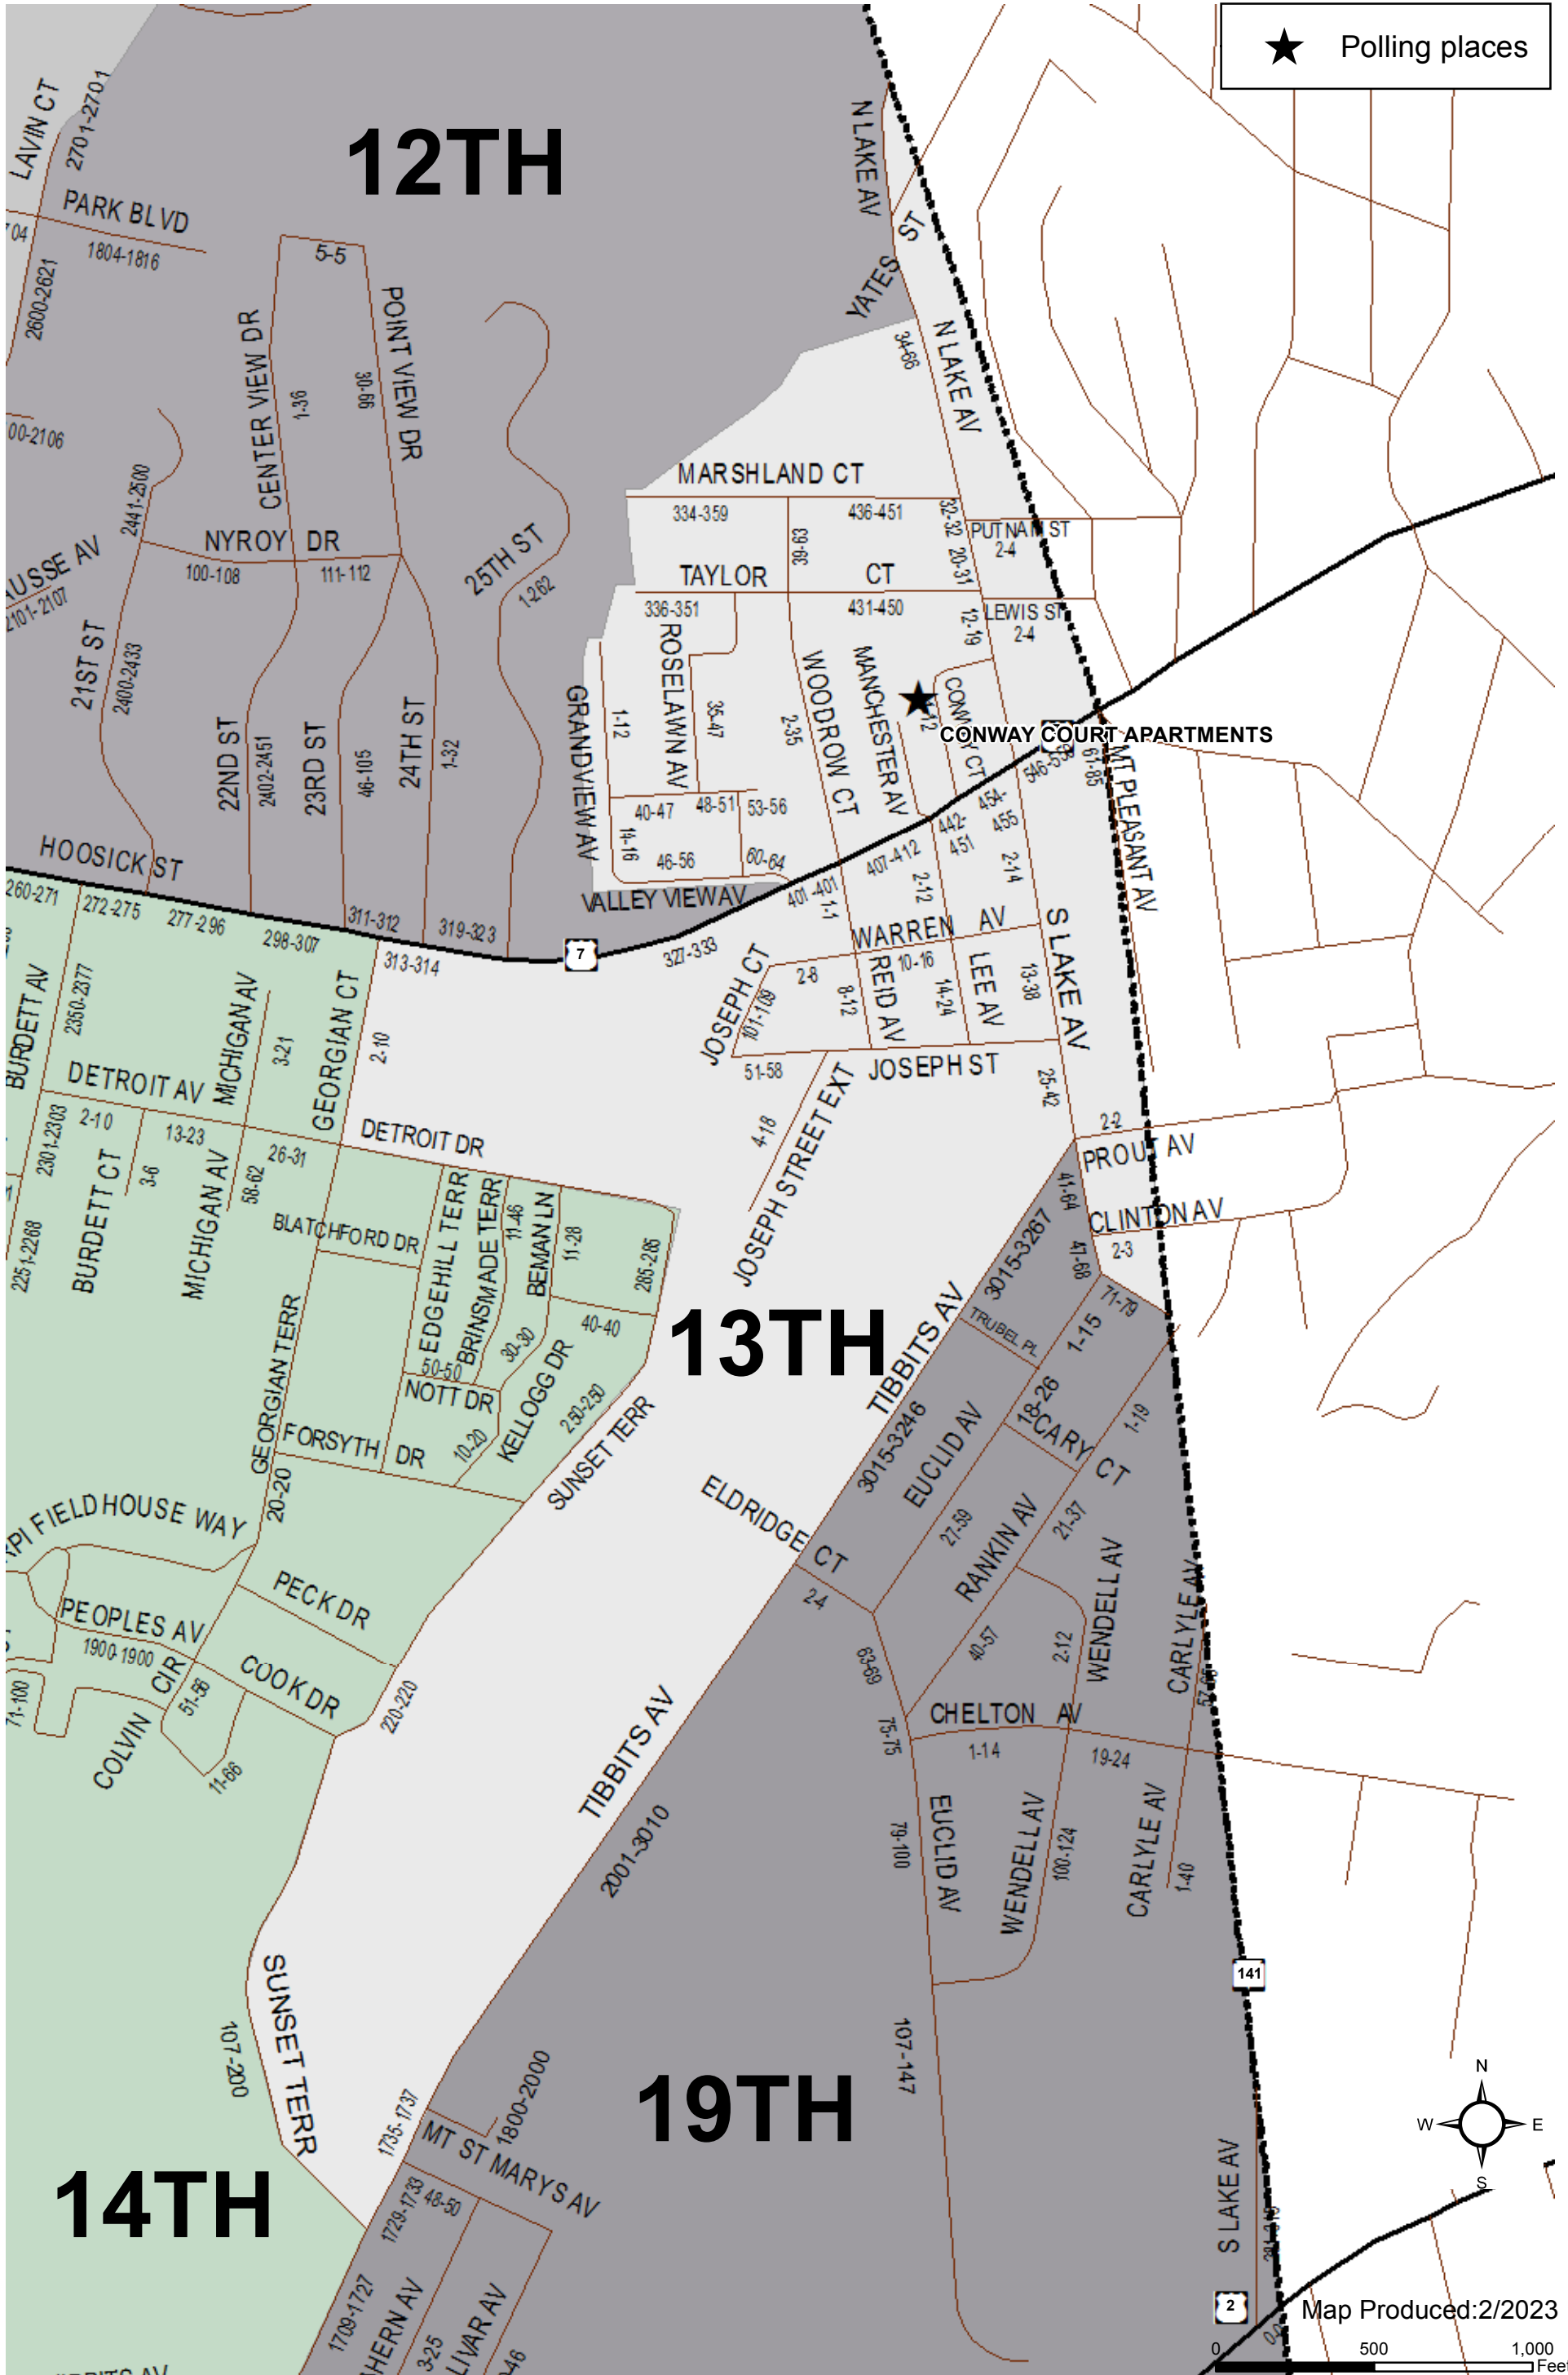

City of Troy Election District 13

★ Polling places

12TH

13TH

19TH

14TH

Map Produced: 2/2023

0 500 1,000 Feet