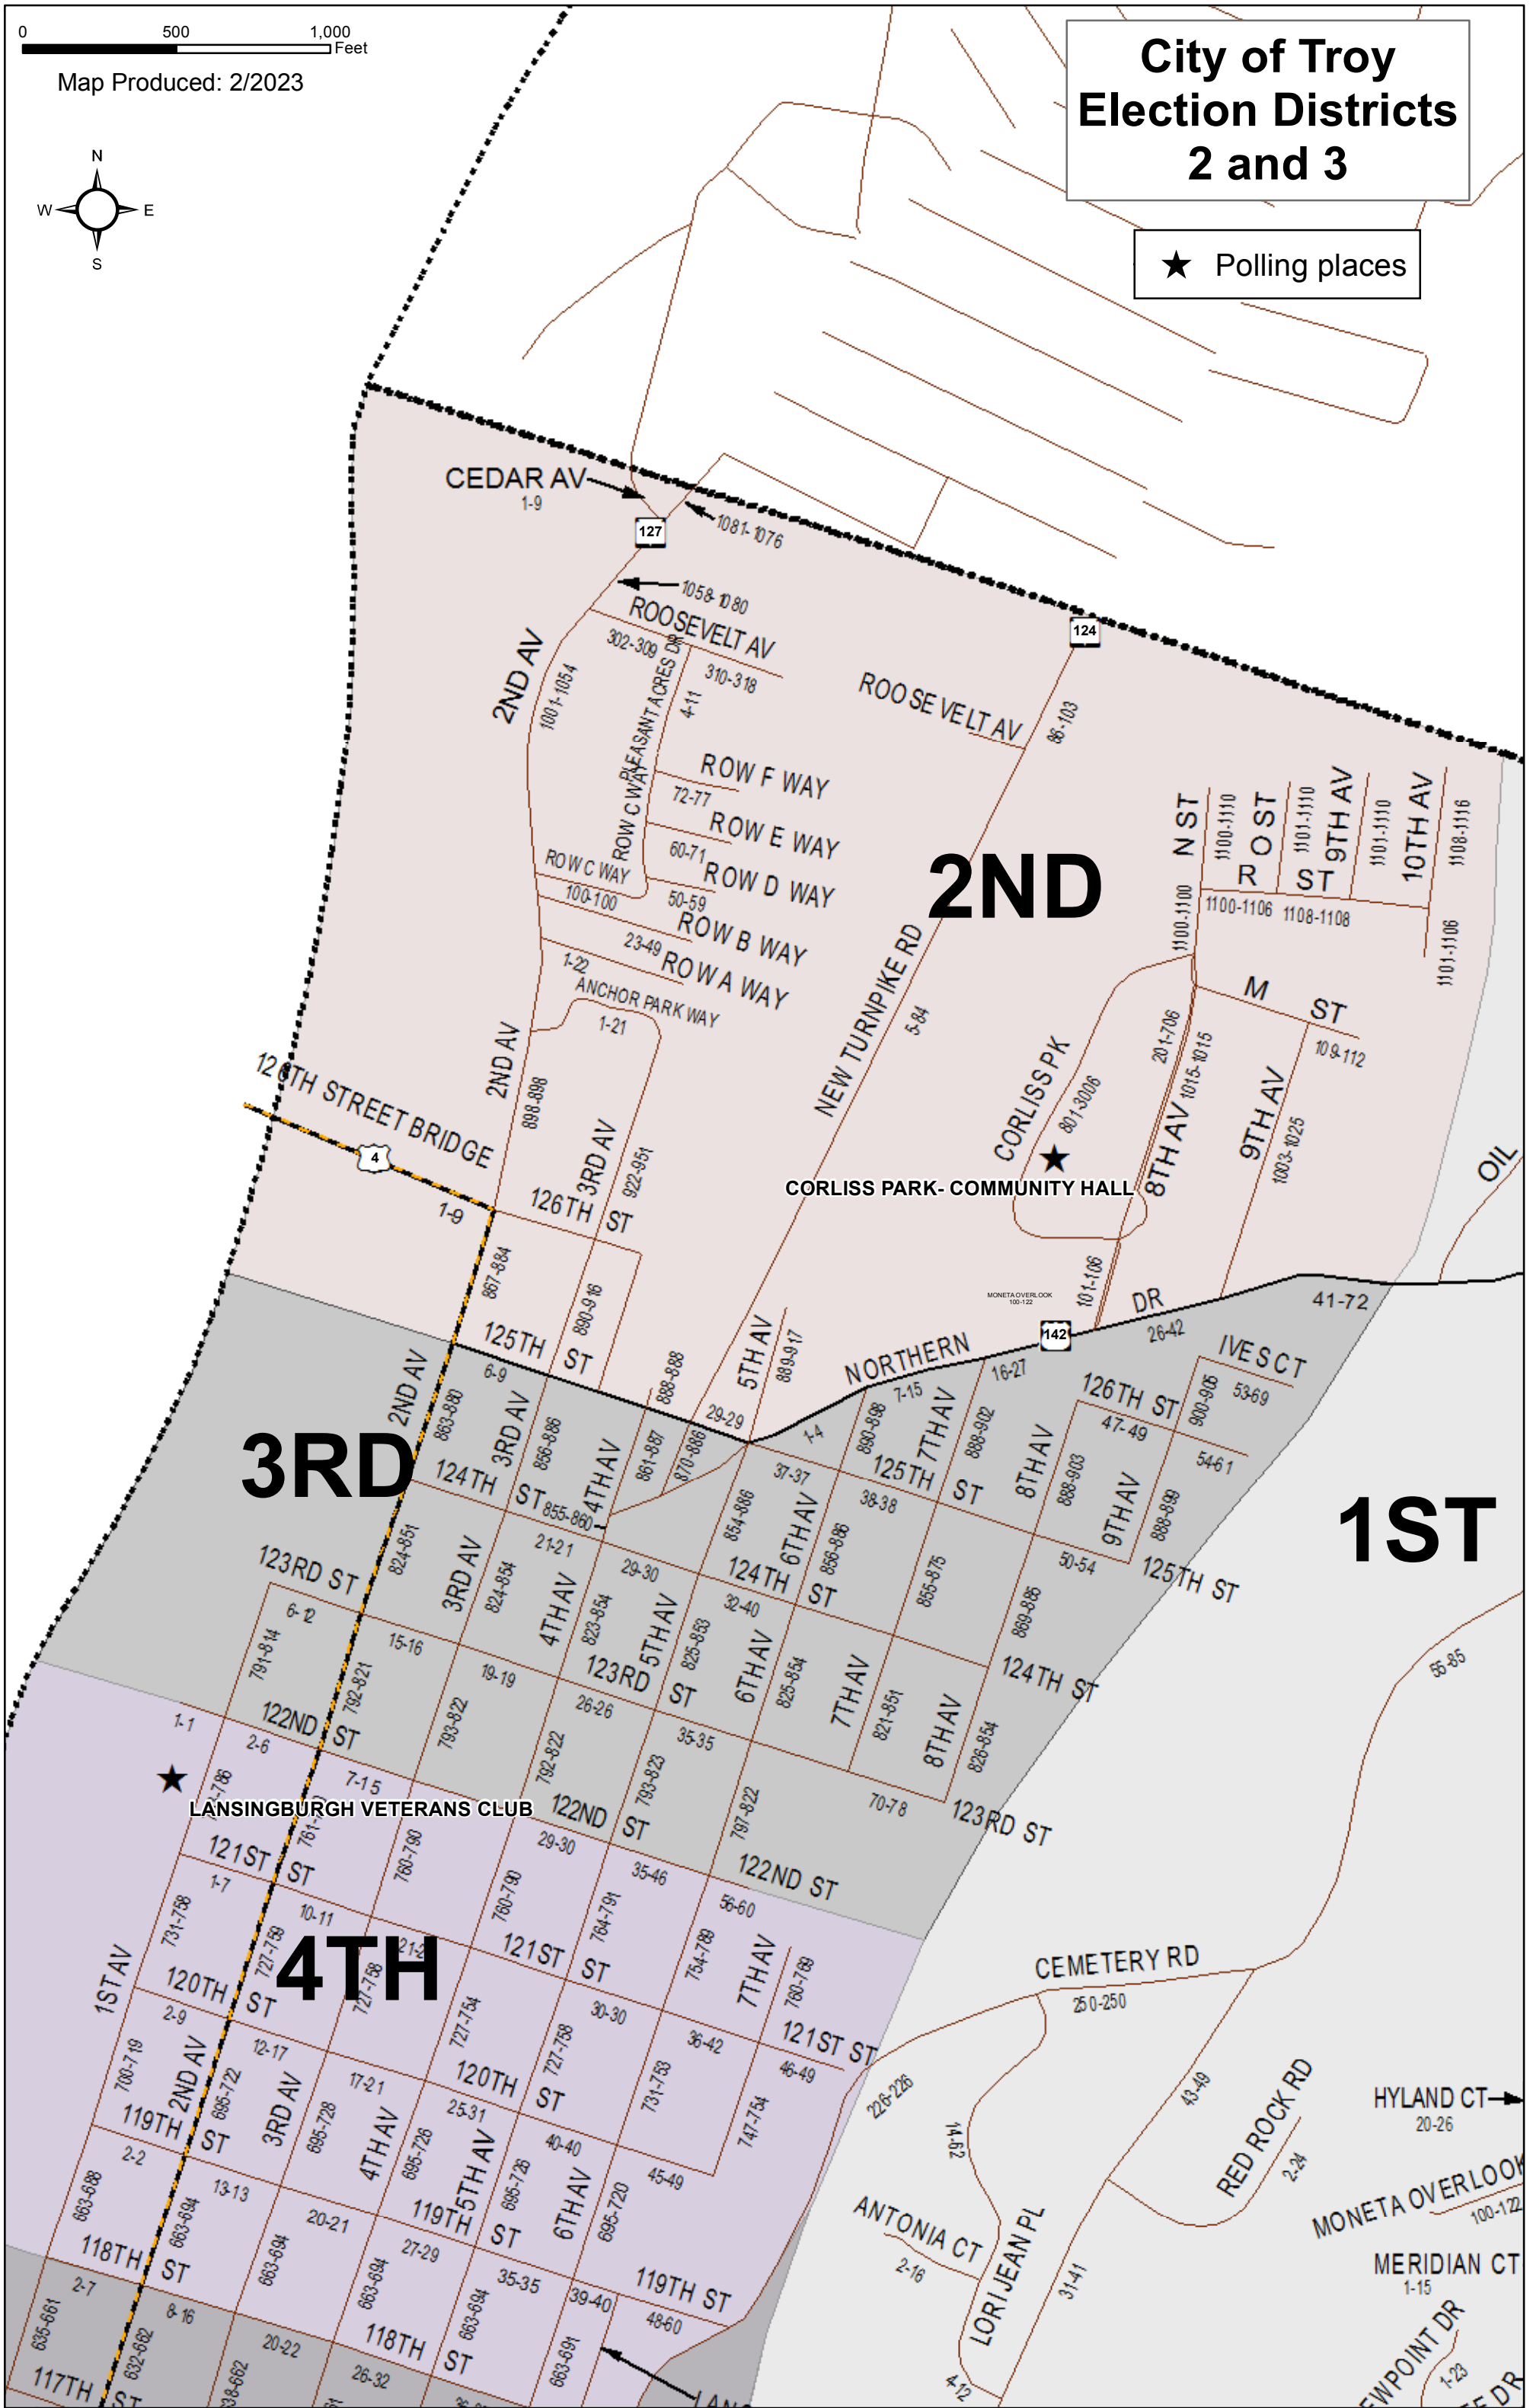

0 500 1,000 Feet

Map Produced: 2/2023

City of Troy Election Districts 2 and 3

★ Polling places

2ND

3RD

1ST

4TH

LANSINGBURGH VETERANS CLUB

CORLISS PARK-COMMUNITY HALL

MONETA OVERLOOK 100-122