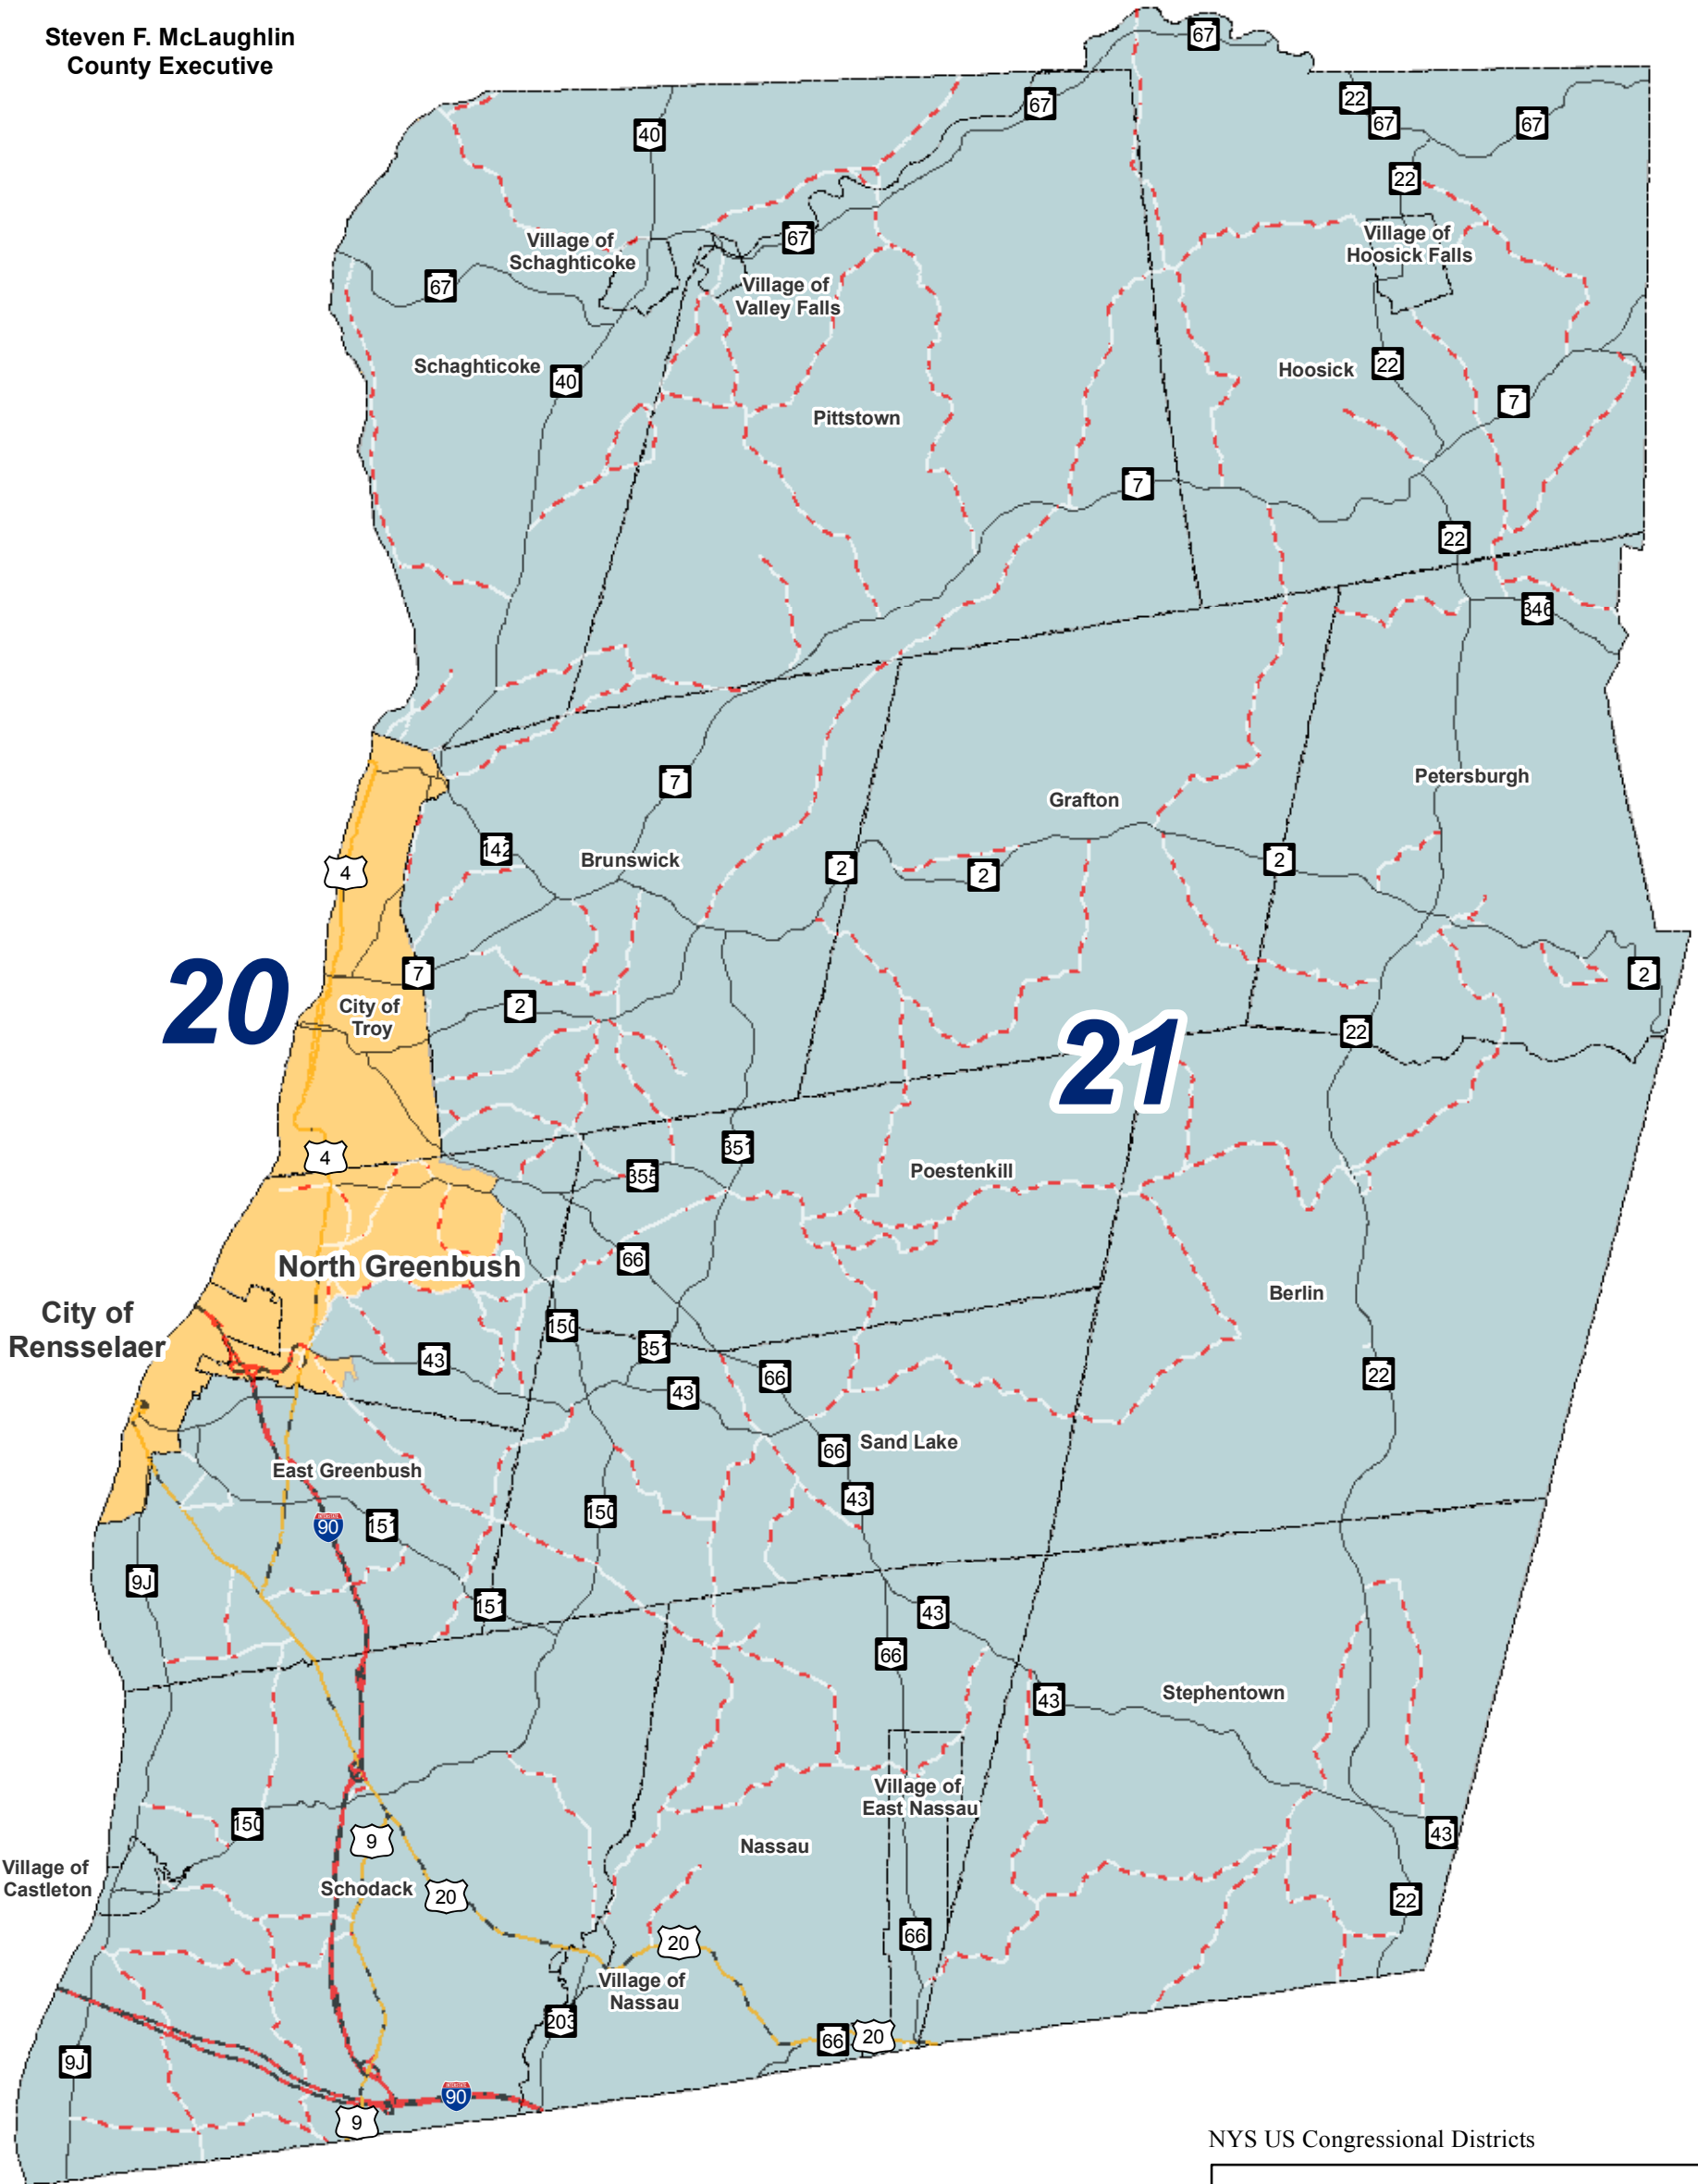

Rensselaer County

US Congressional Districts

Steven F. McLaughlin
County Executive

Congressional Districts

- District 20
- District 21

NYS US Congressional Districts