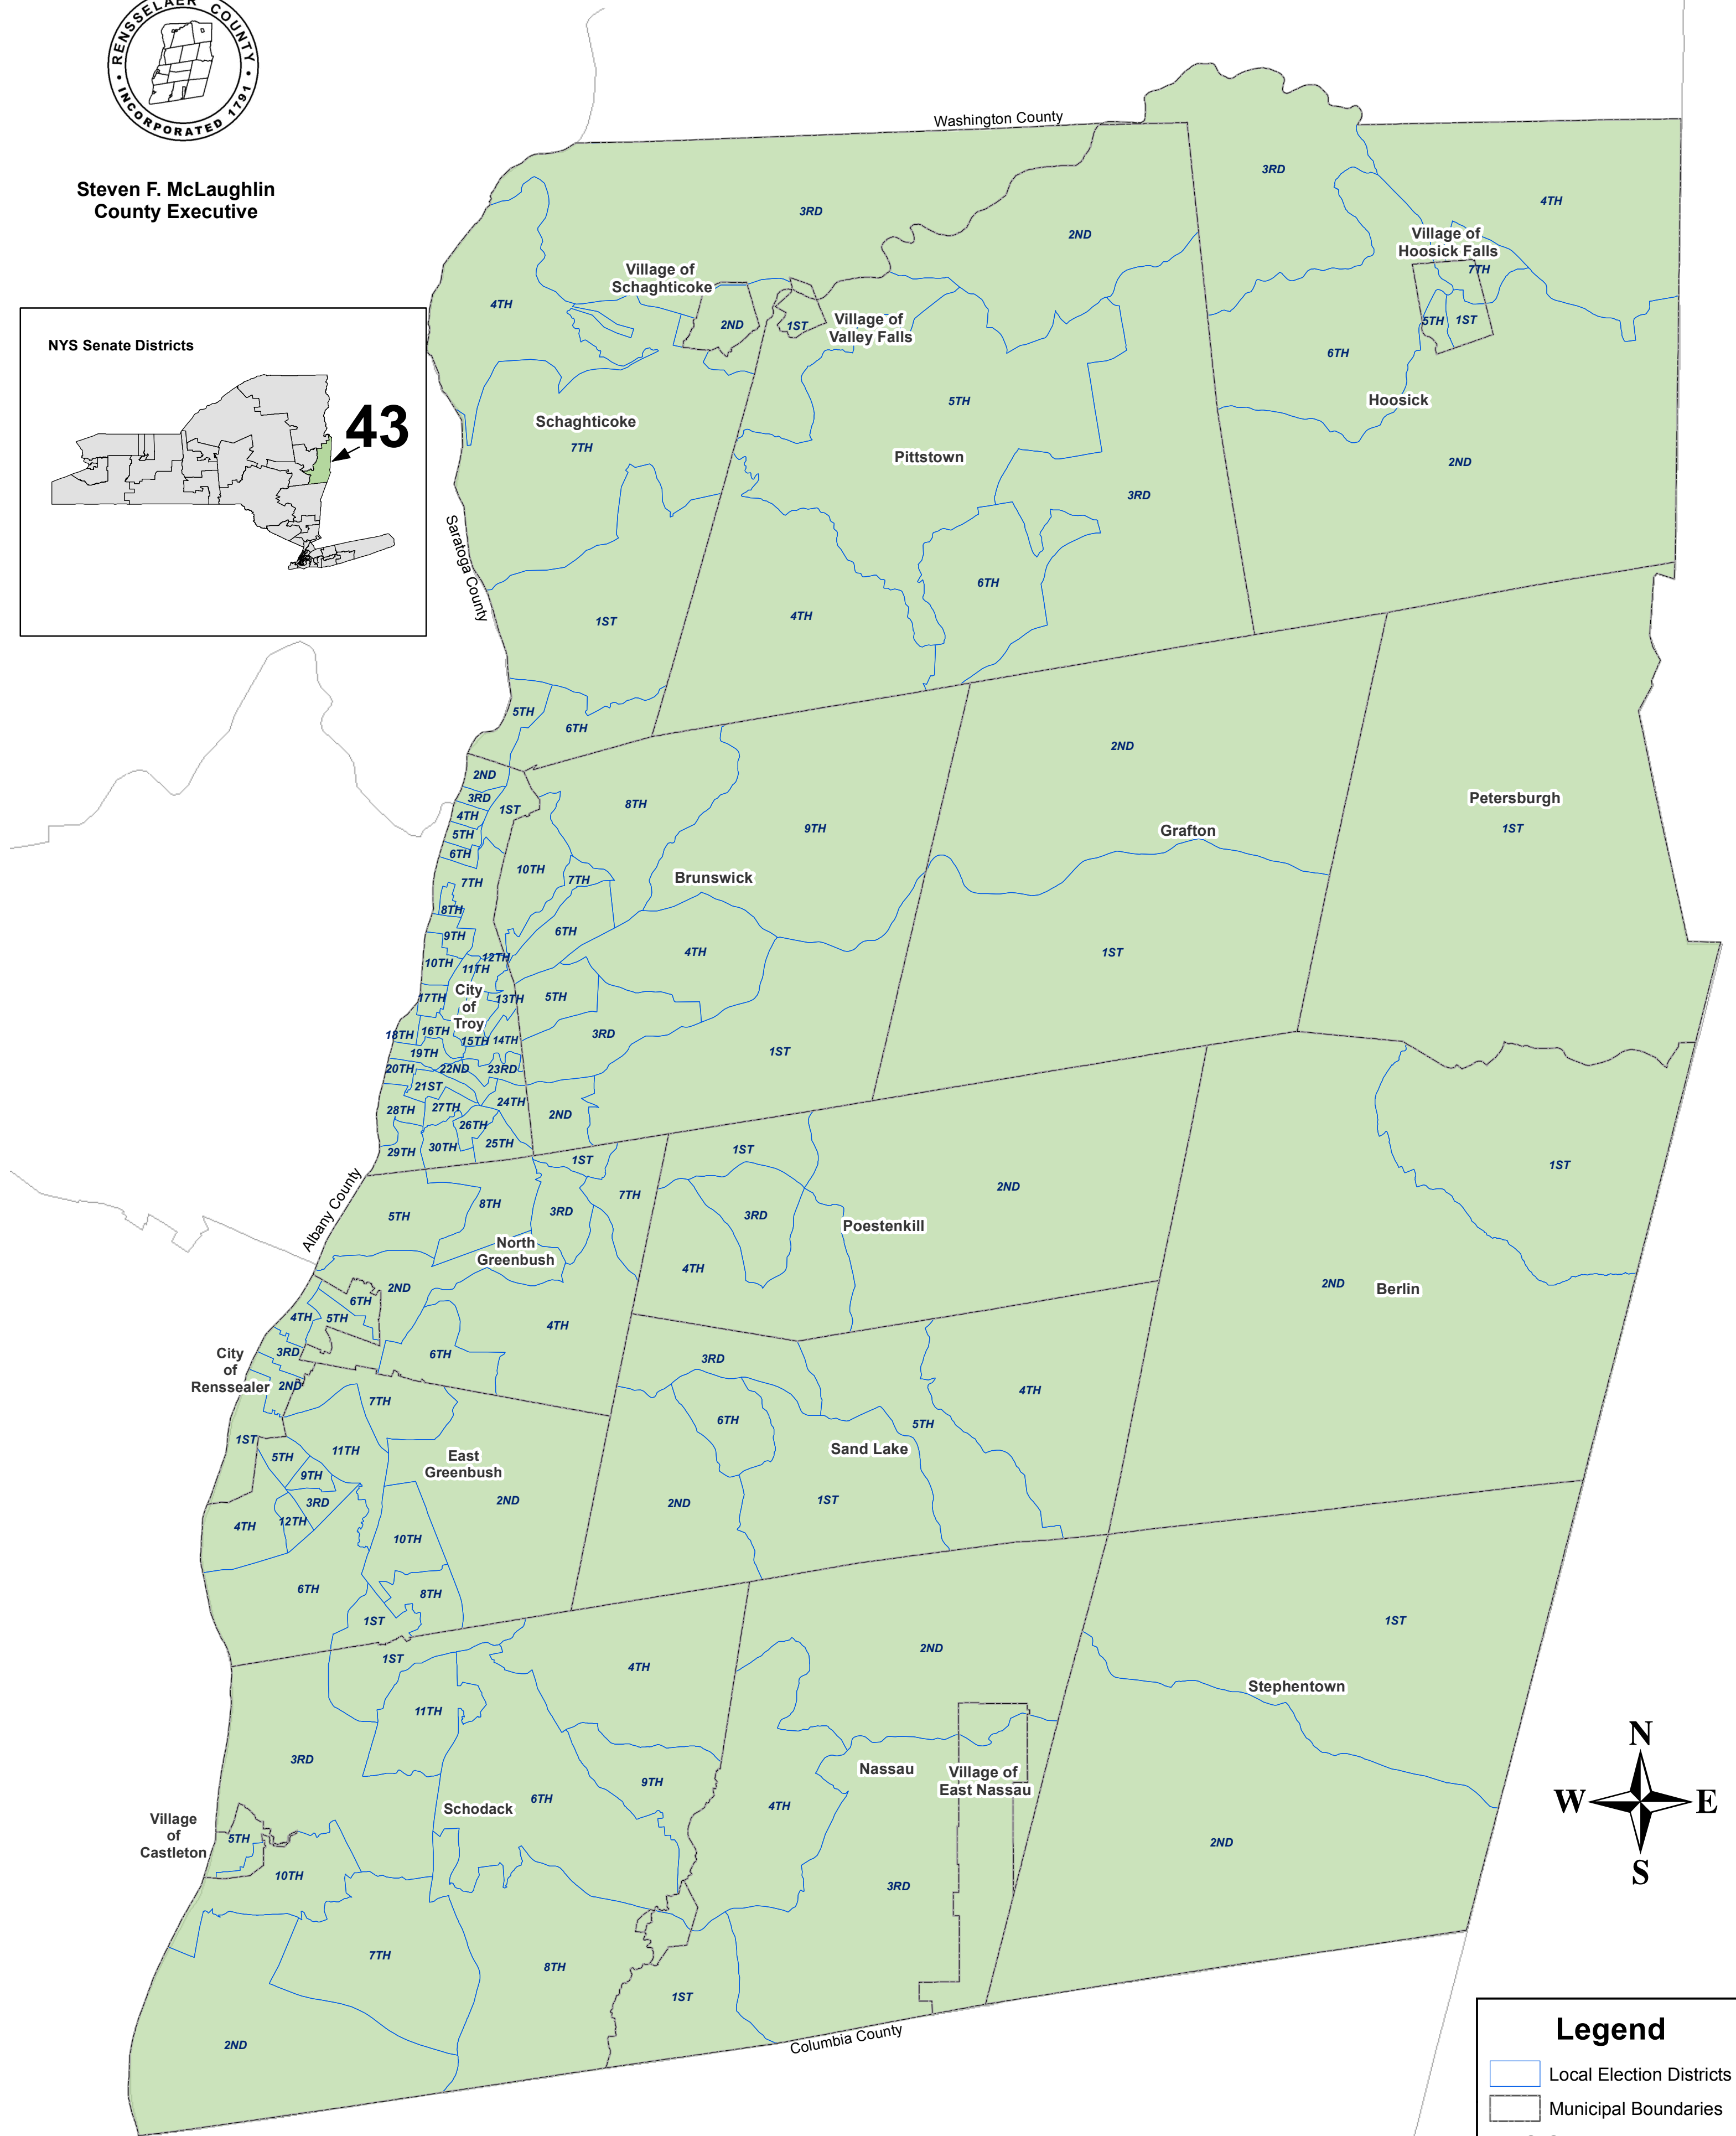

Rensselaer County

NYS Senate District 43

Steven F. McLaughlin
County Executive

Legend

- Local Election Districts
- Municipal Boundaries
- NYS Senate District**
- District 43

0 2 4 8 Miles