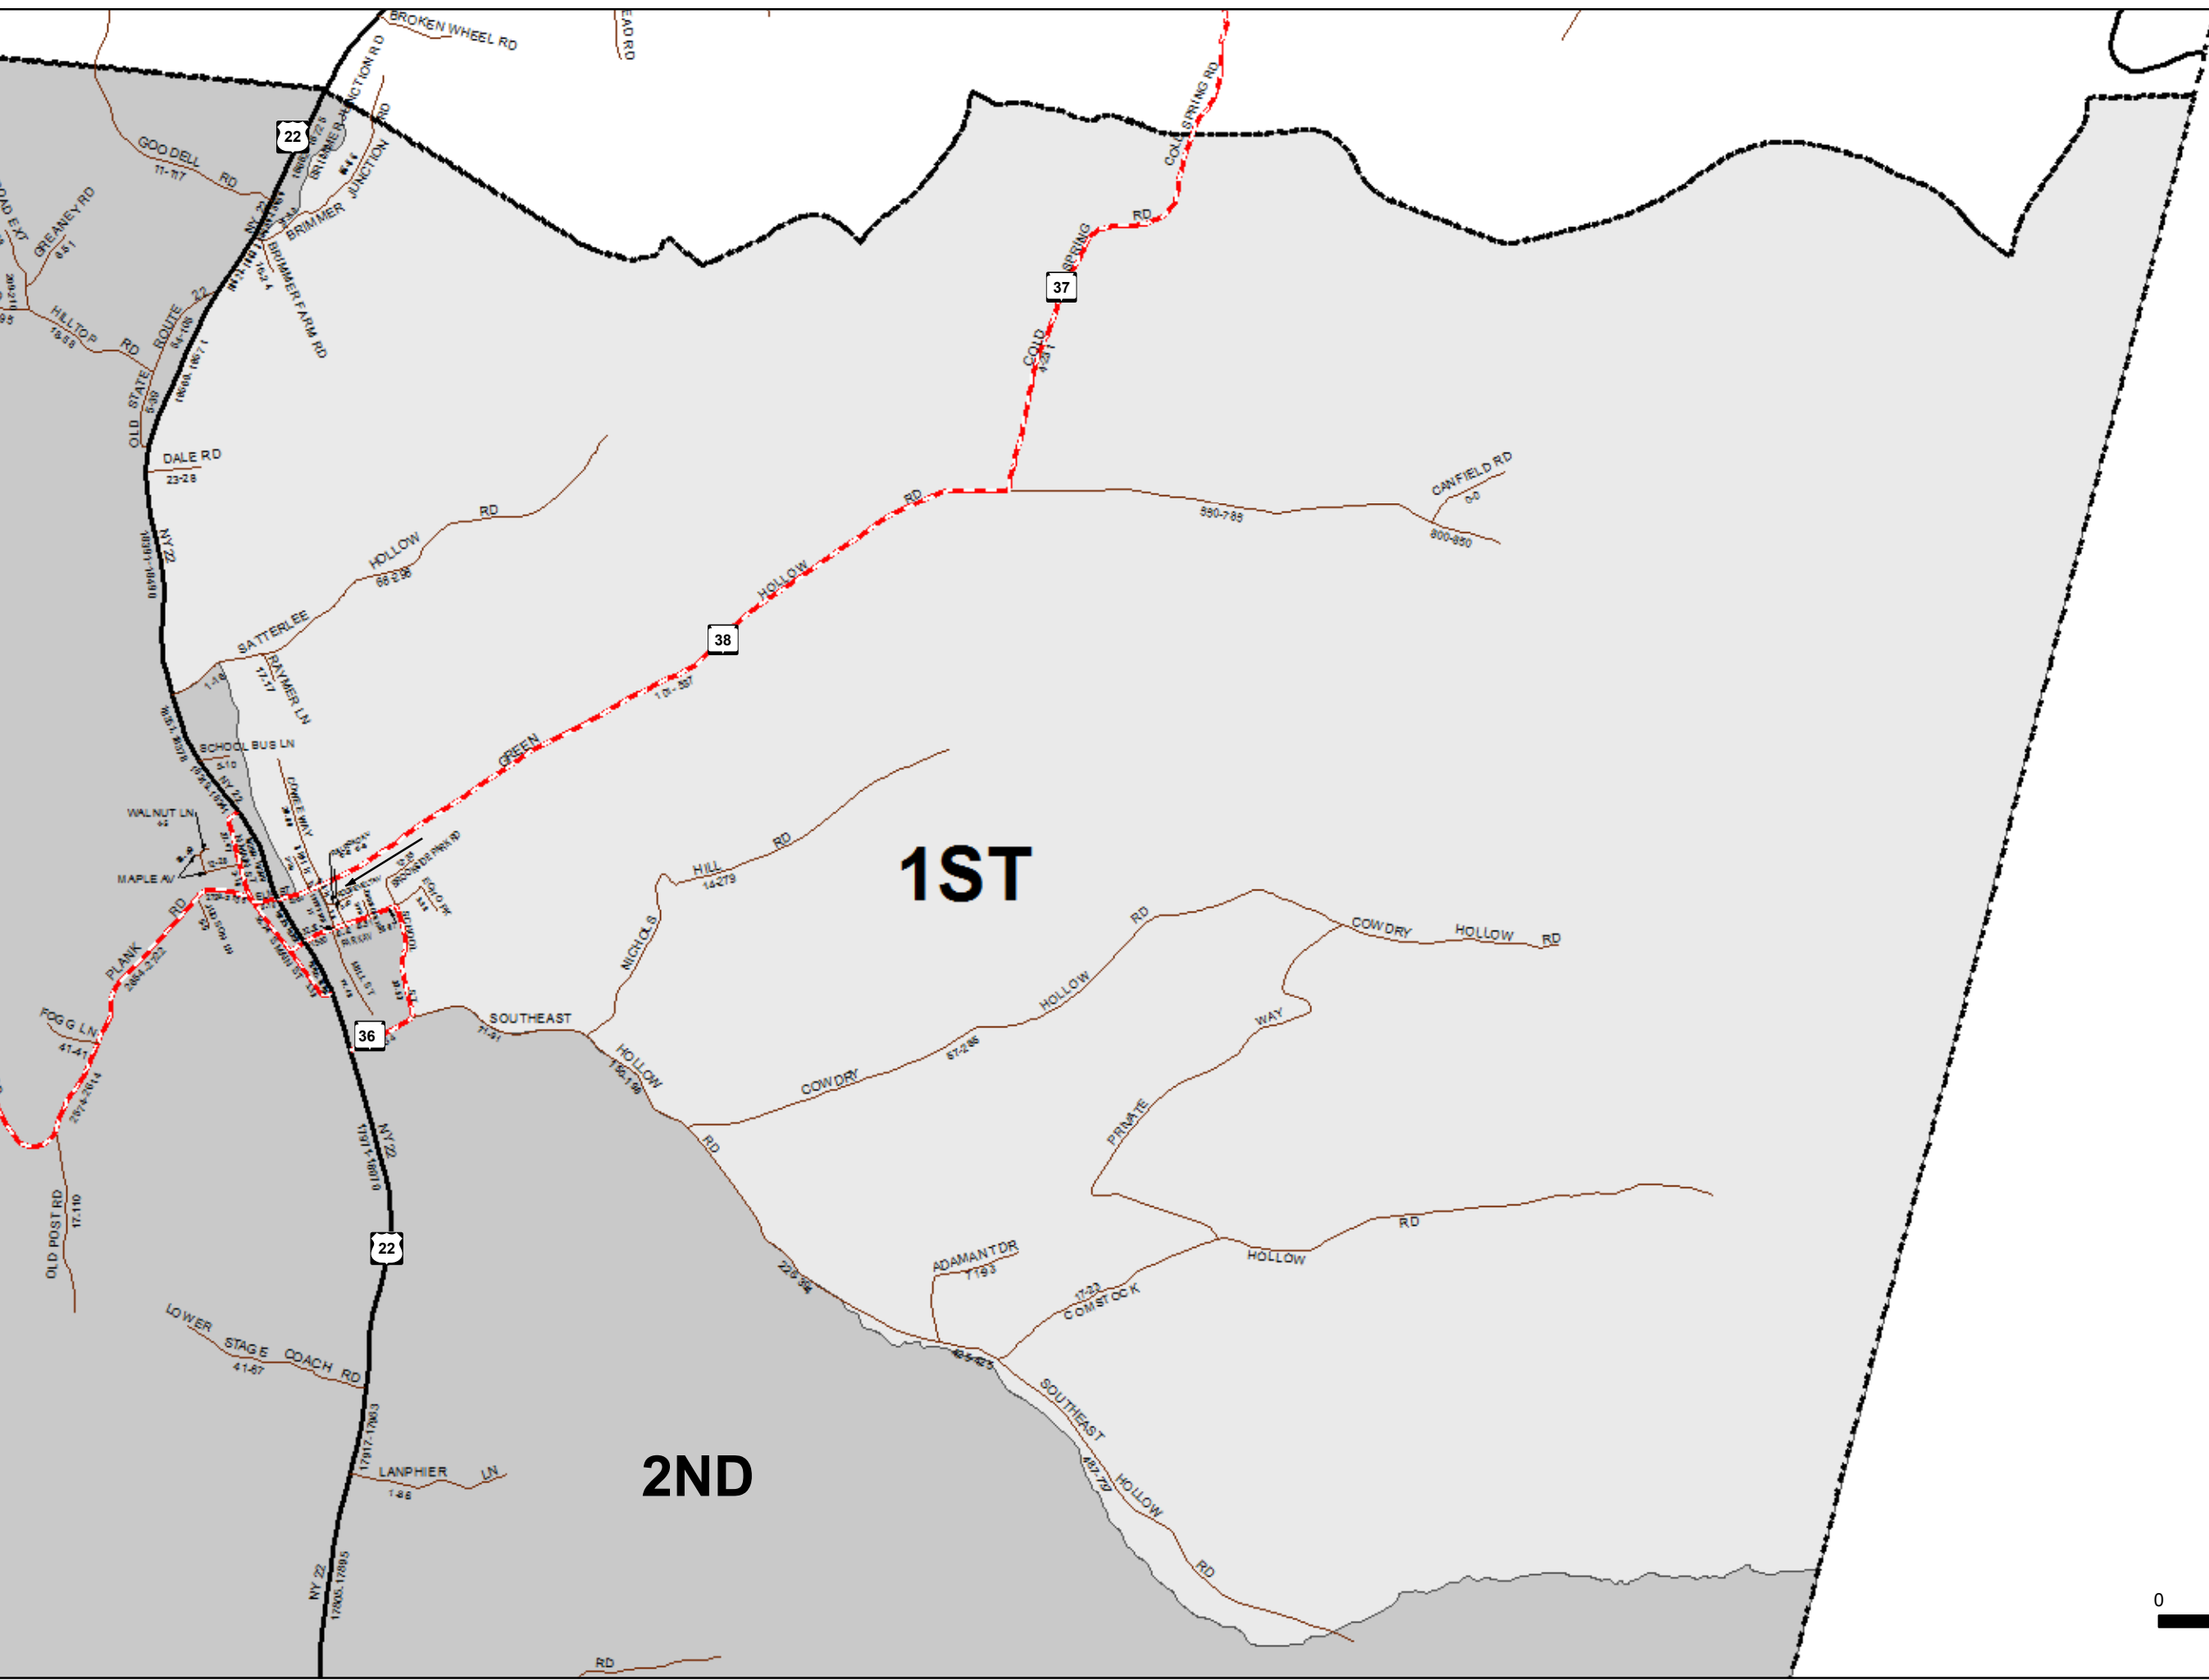

# Town of Berlin Election District 1

★ Polling Places

Map Produced on 04/2022