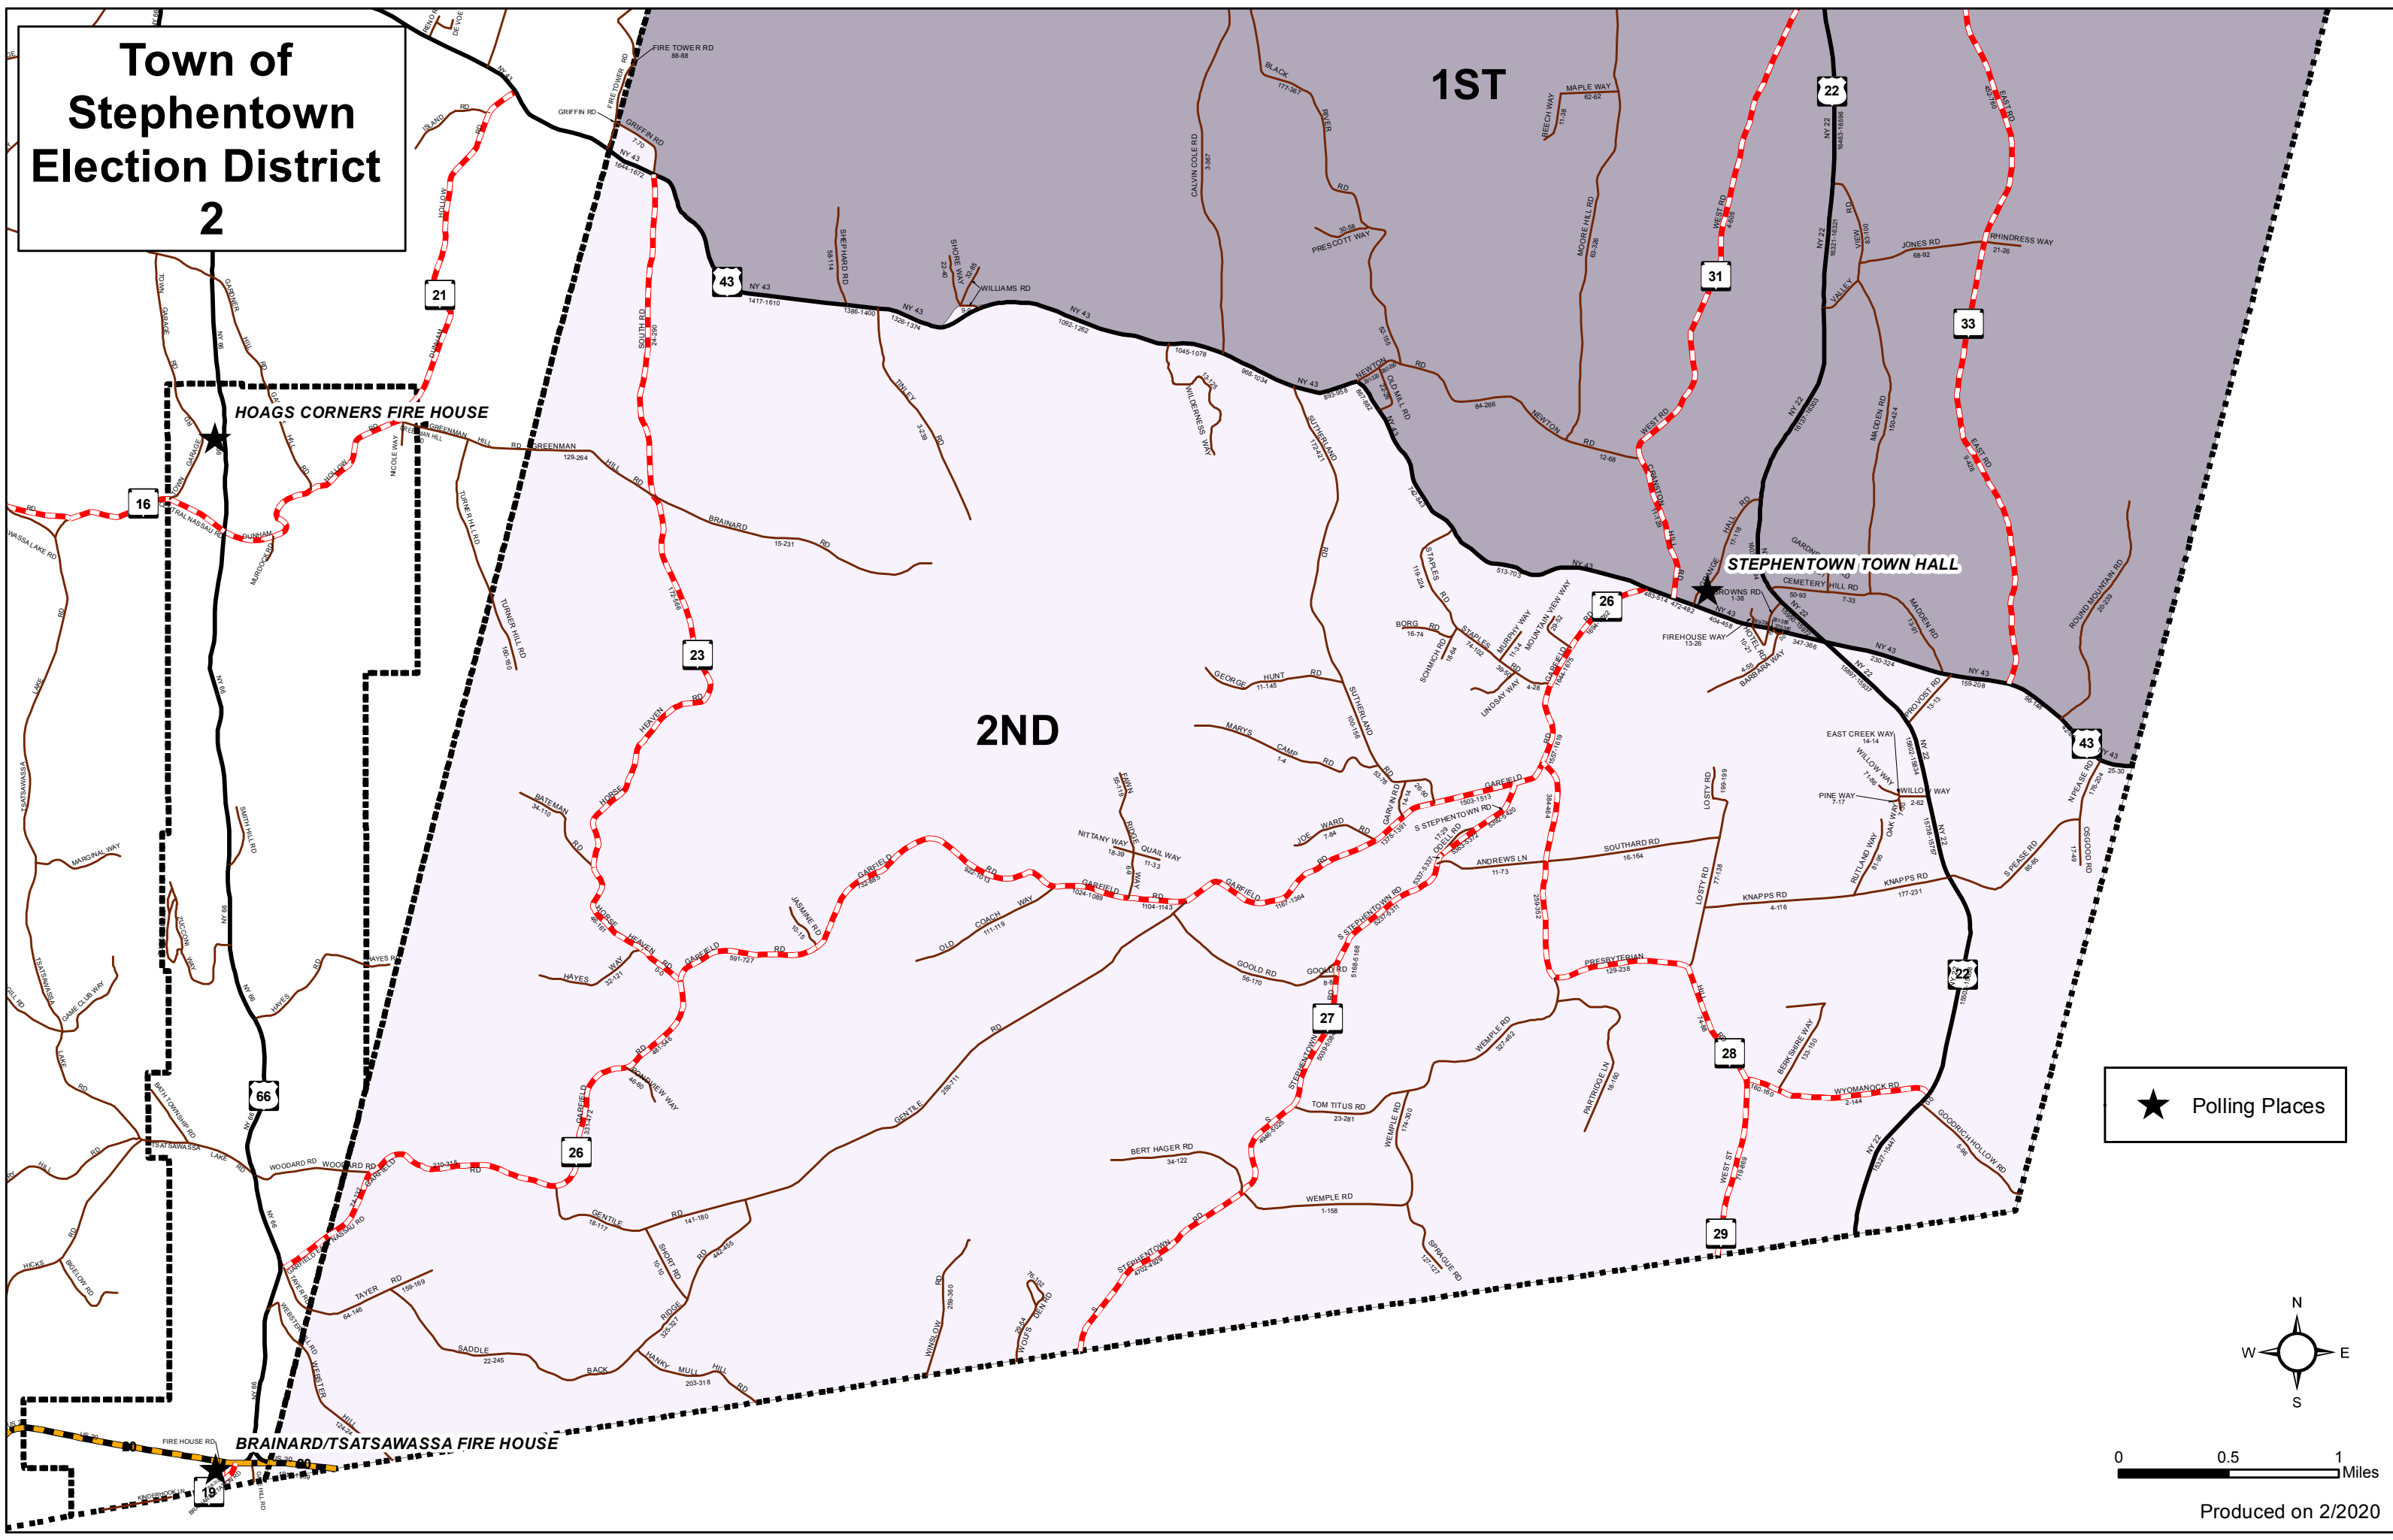

Town of Stephentown Election District 2

★ Polling Places

0 0.5 1 Miles

Produced on 2/2020