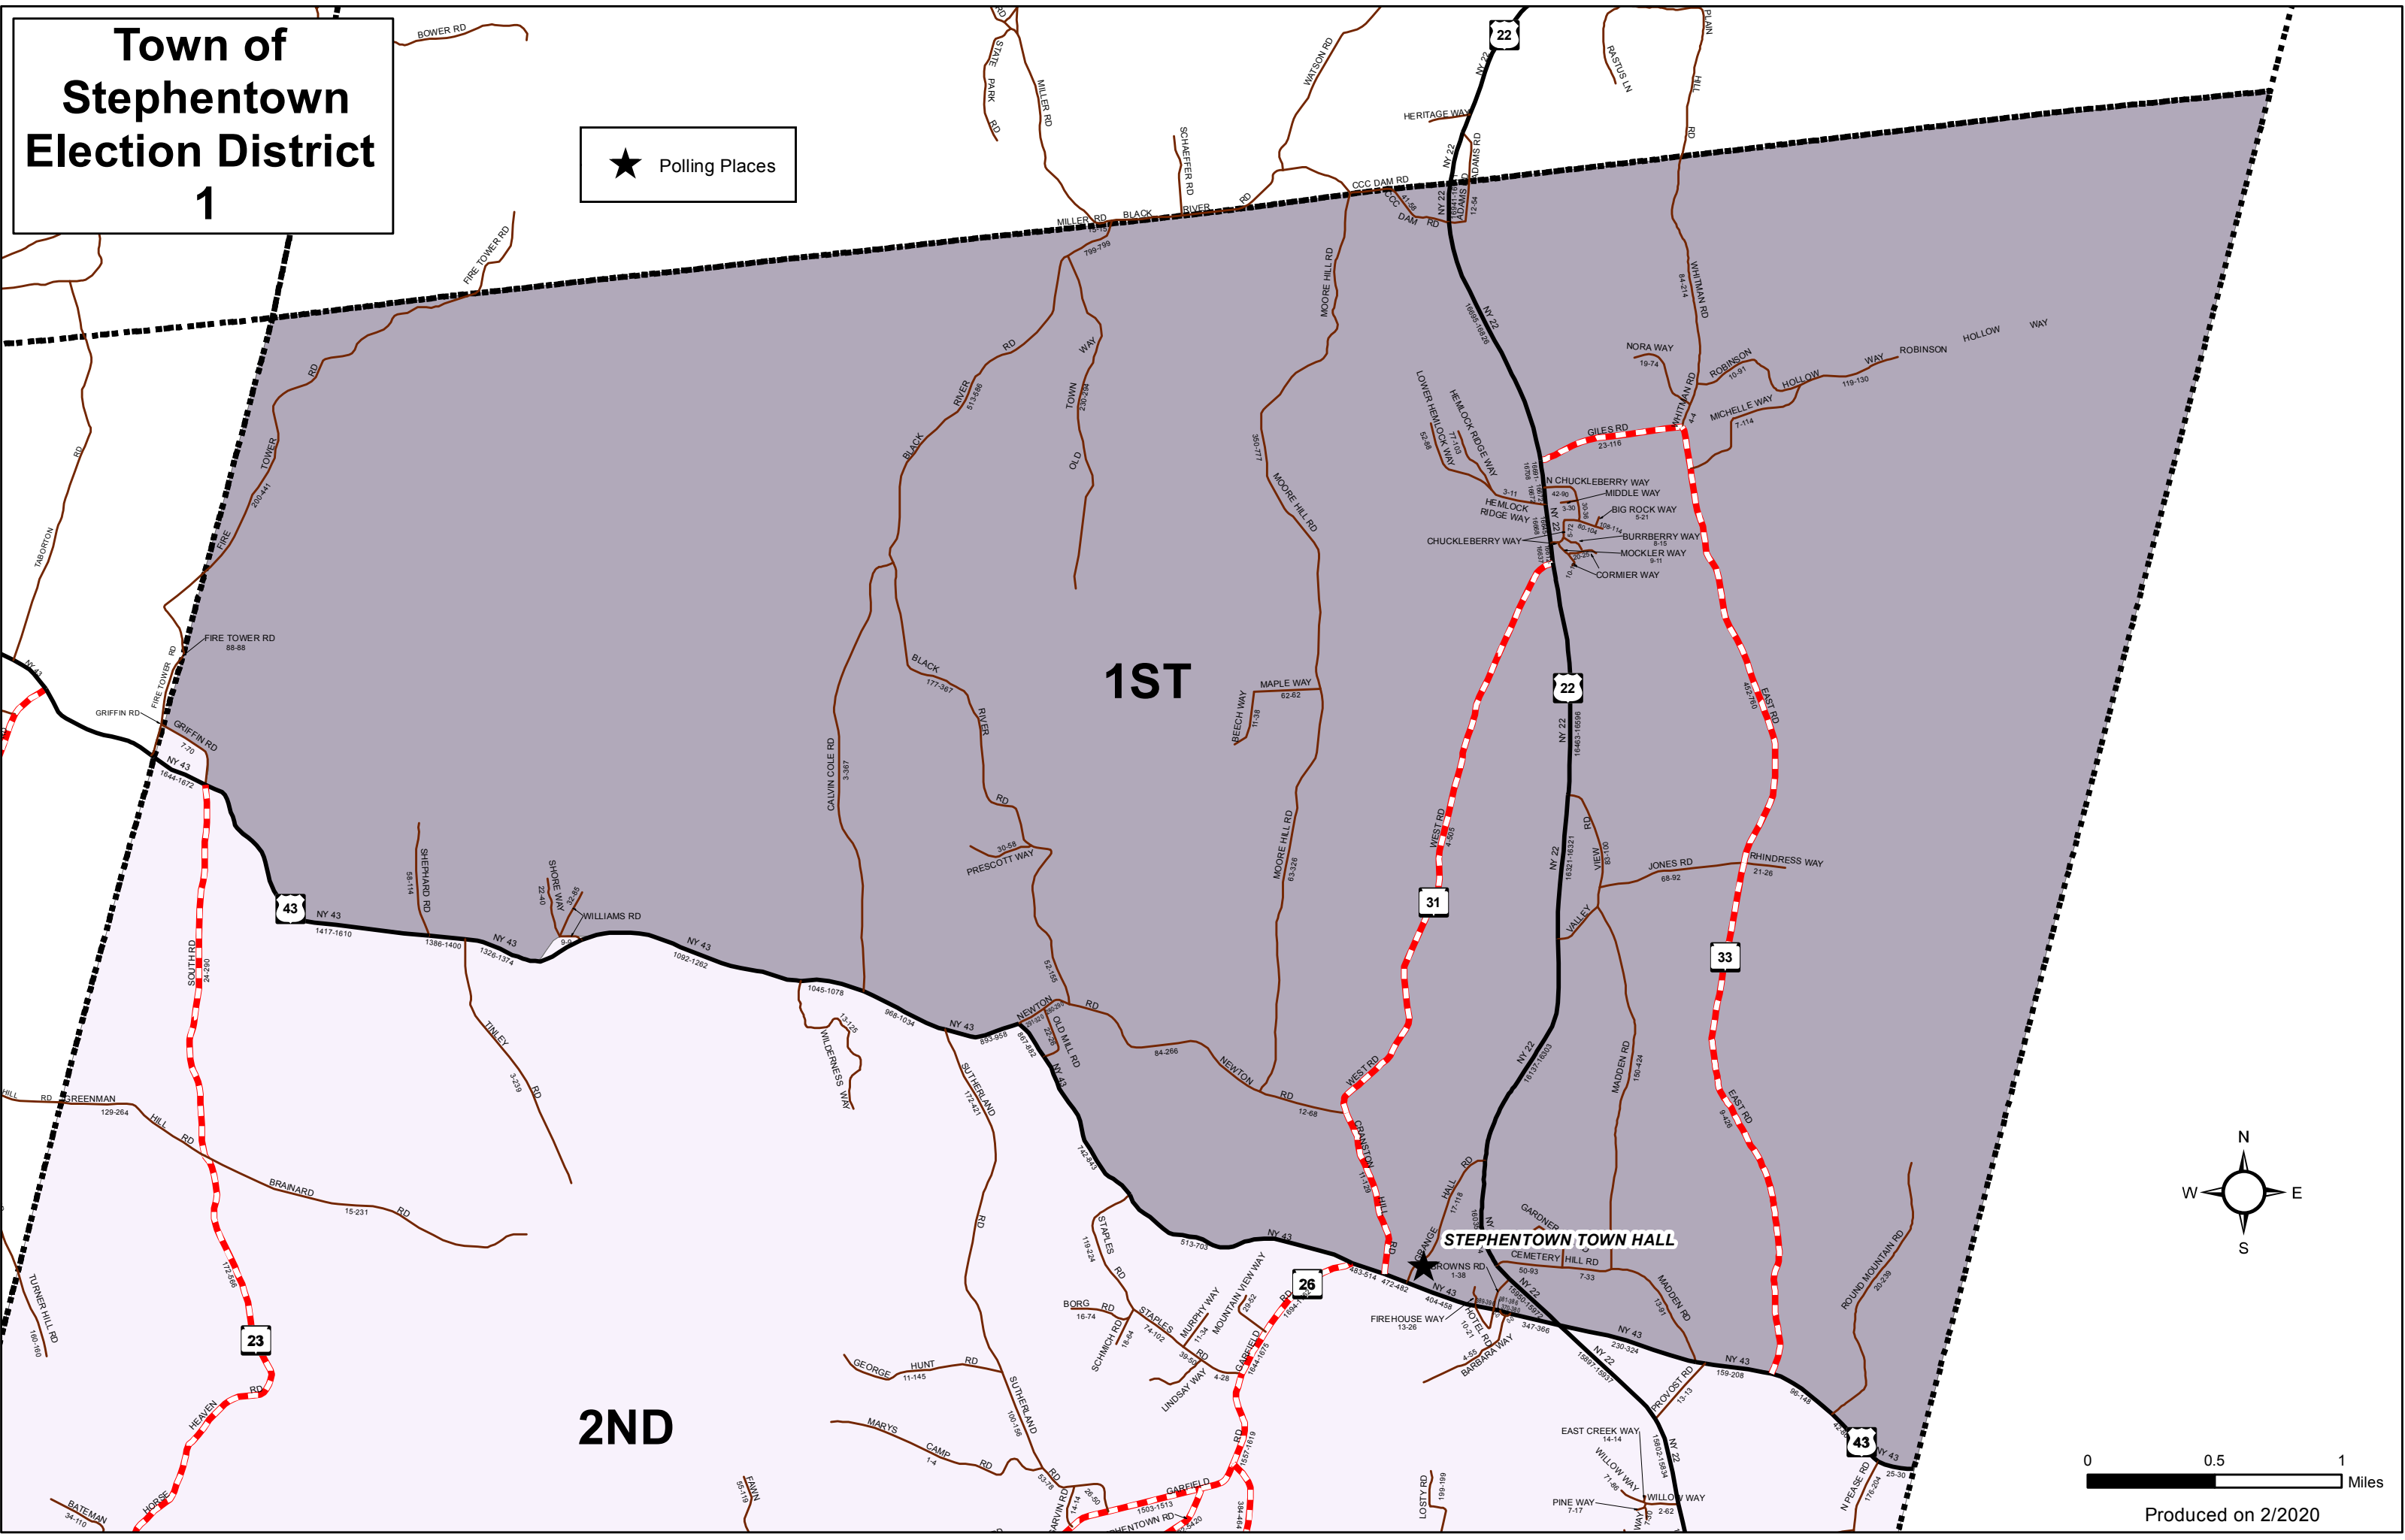

Town of Stephentown Election District 1

★ Polling Places

0 0.5 1 Miles

Produced on 2/2020