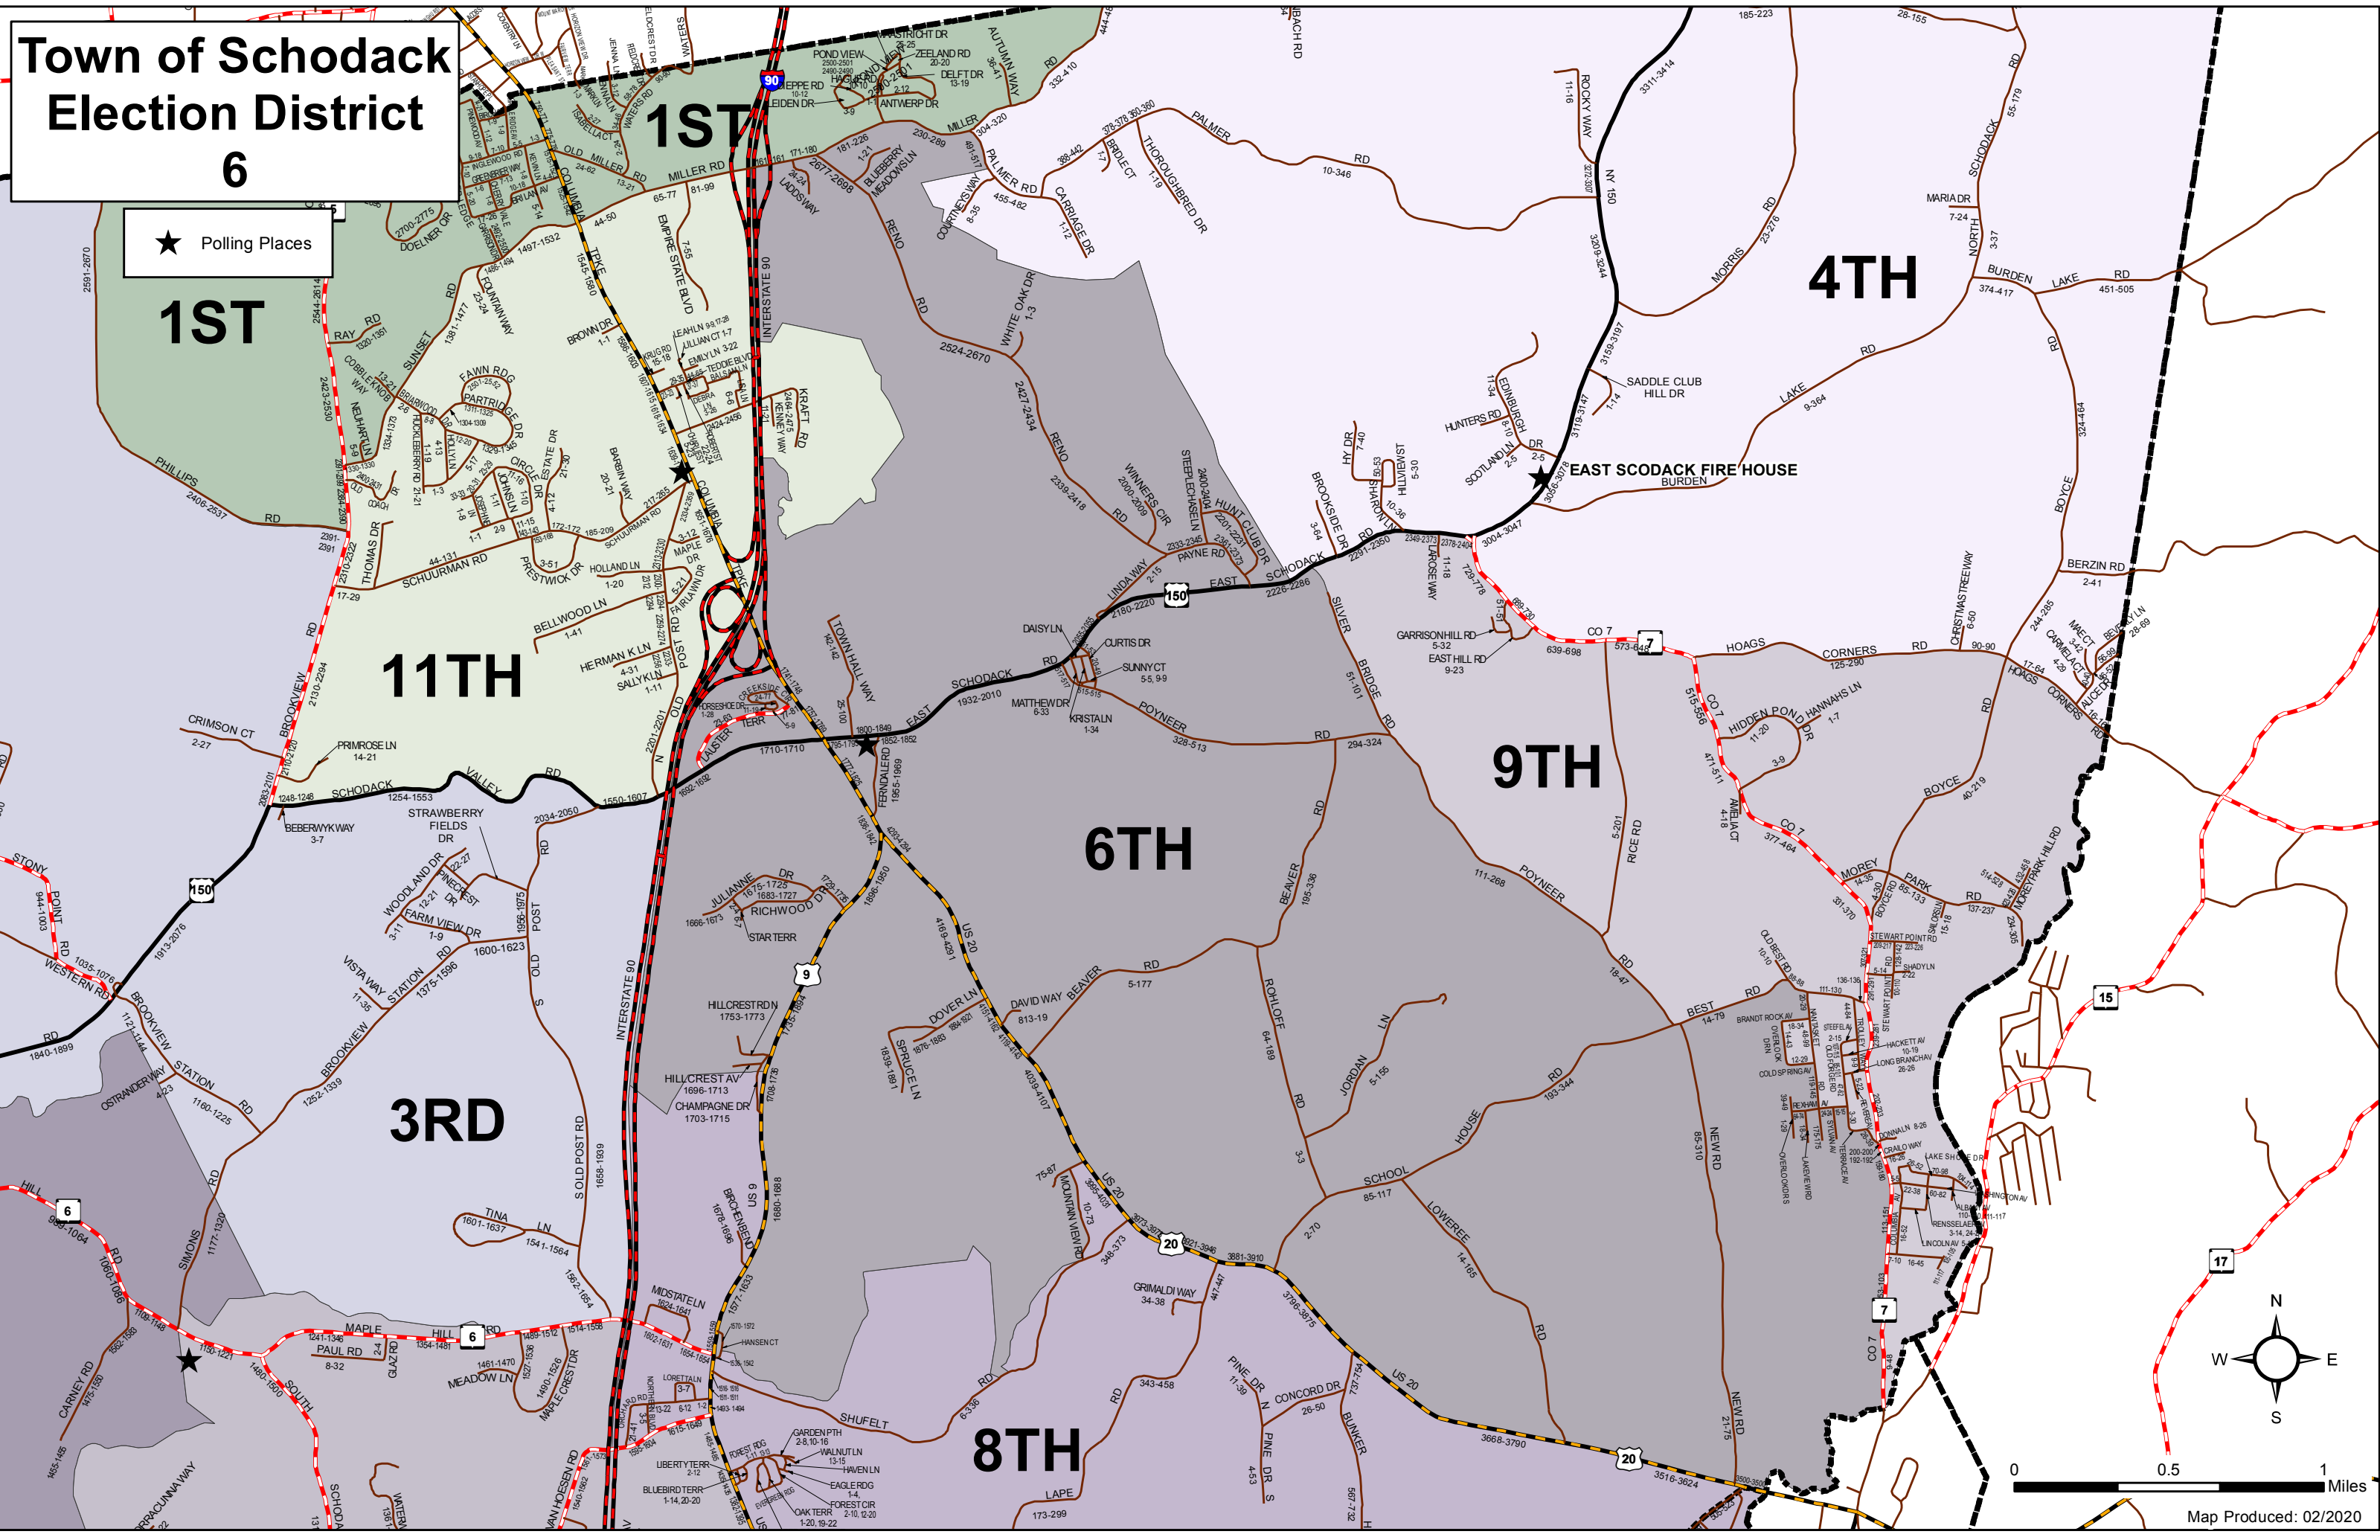

# Town of Schodack Election District 6

★ Polling Places

0 0.5 1 Miles