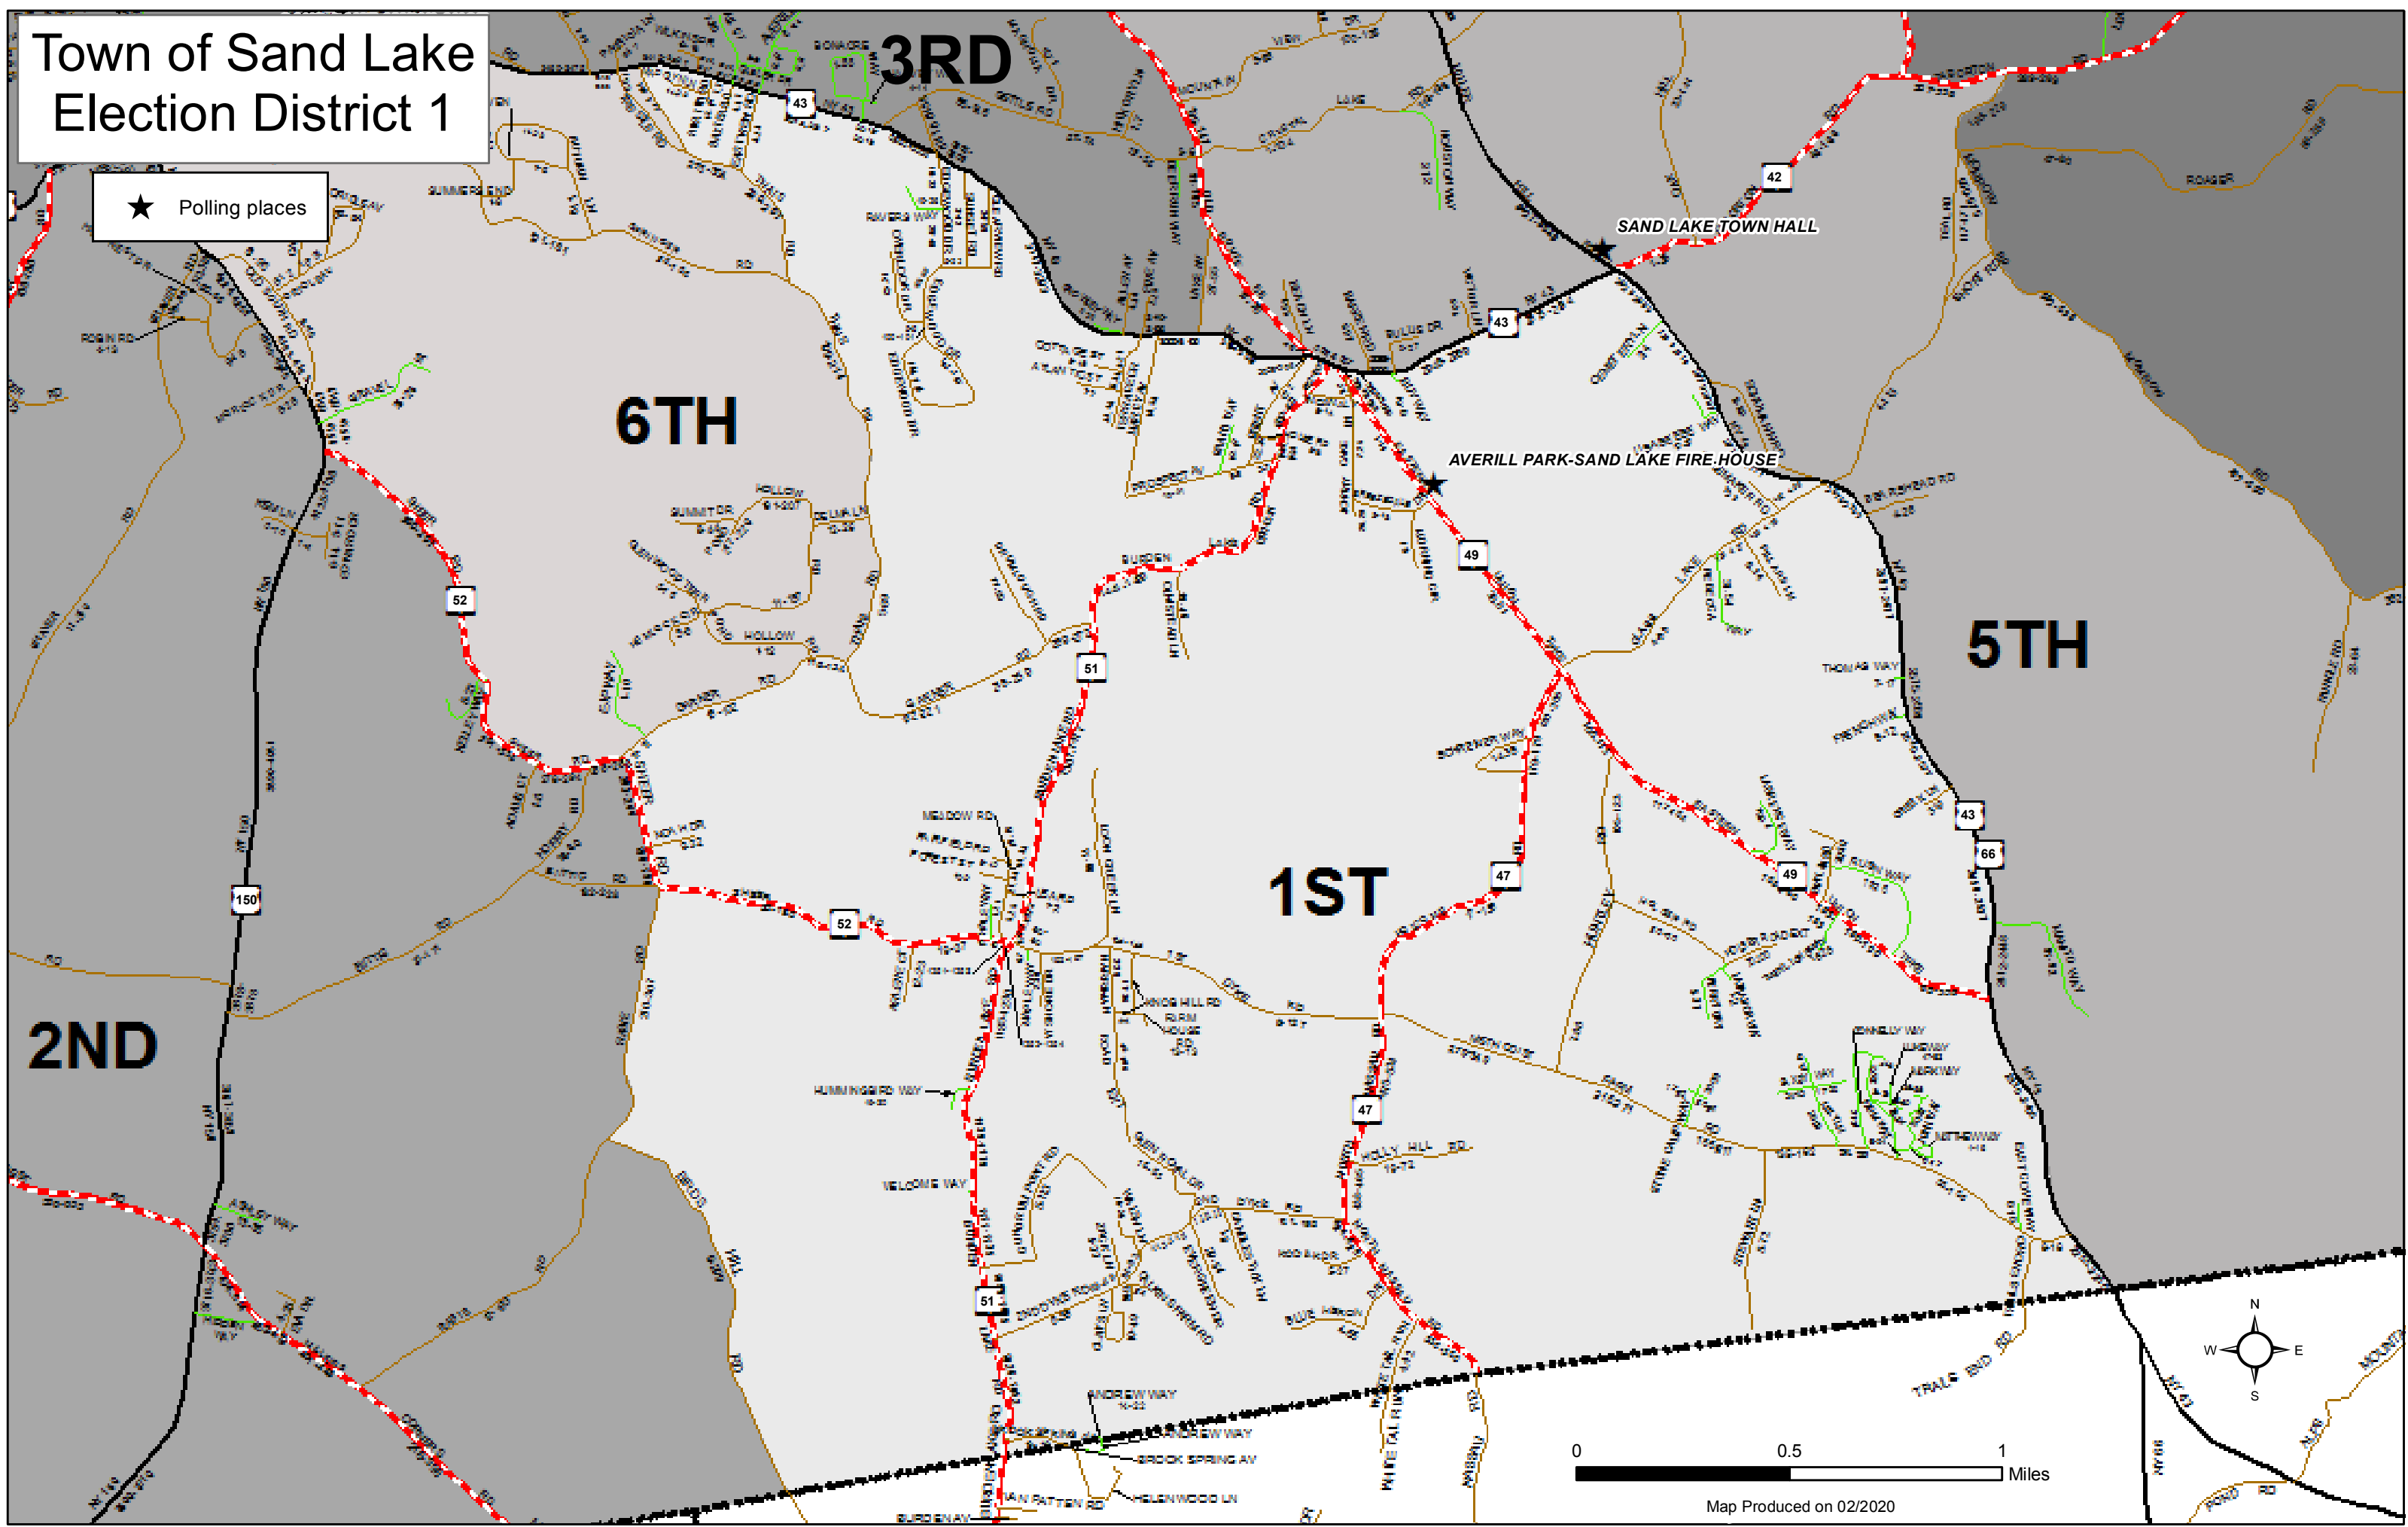

Town of Sand Lake Election District 1

★ Polling places

0 0.5 1 Miles

Map Produced on 02/2020