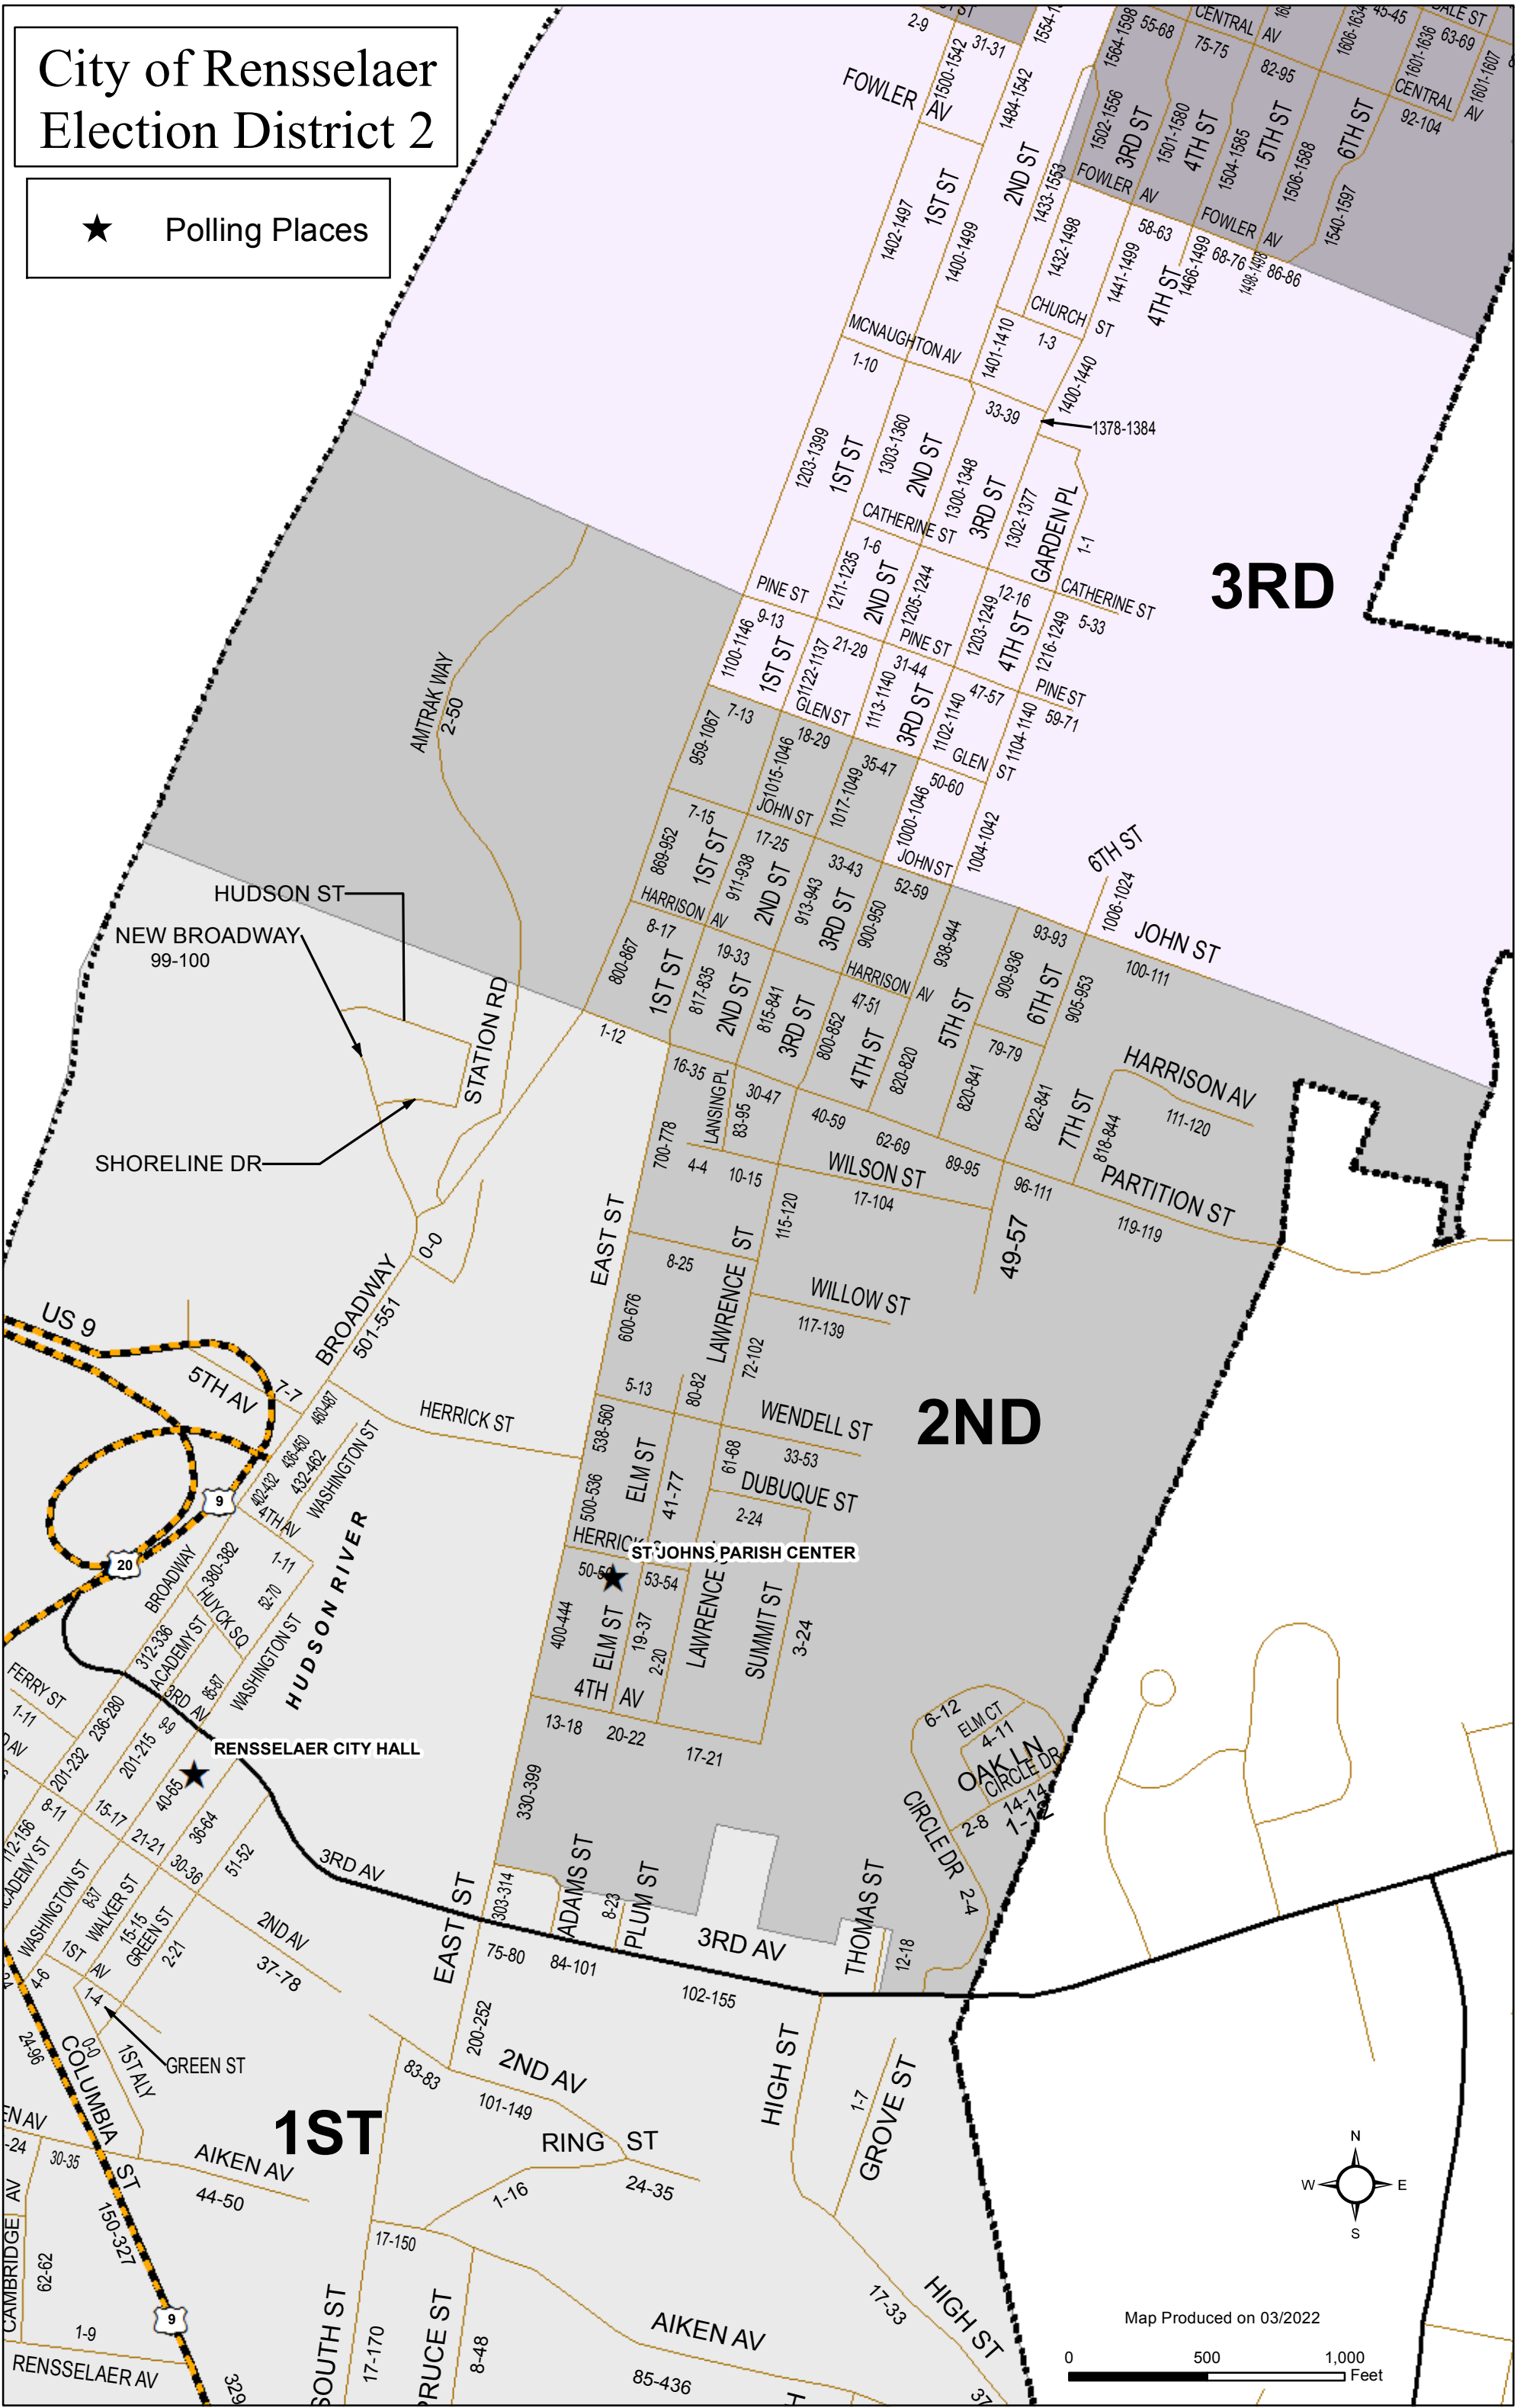

# City of Rensselaer Election District 2

★ Polling Places

3RD

2ND

1ST

Map Produced on 03/2022

0 500 1,000 Feet