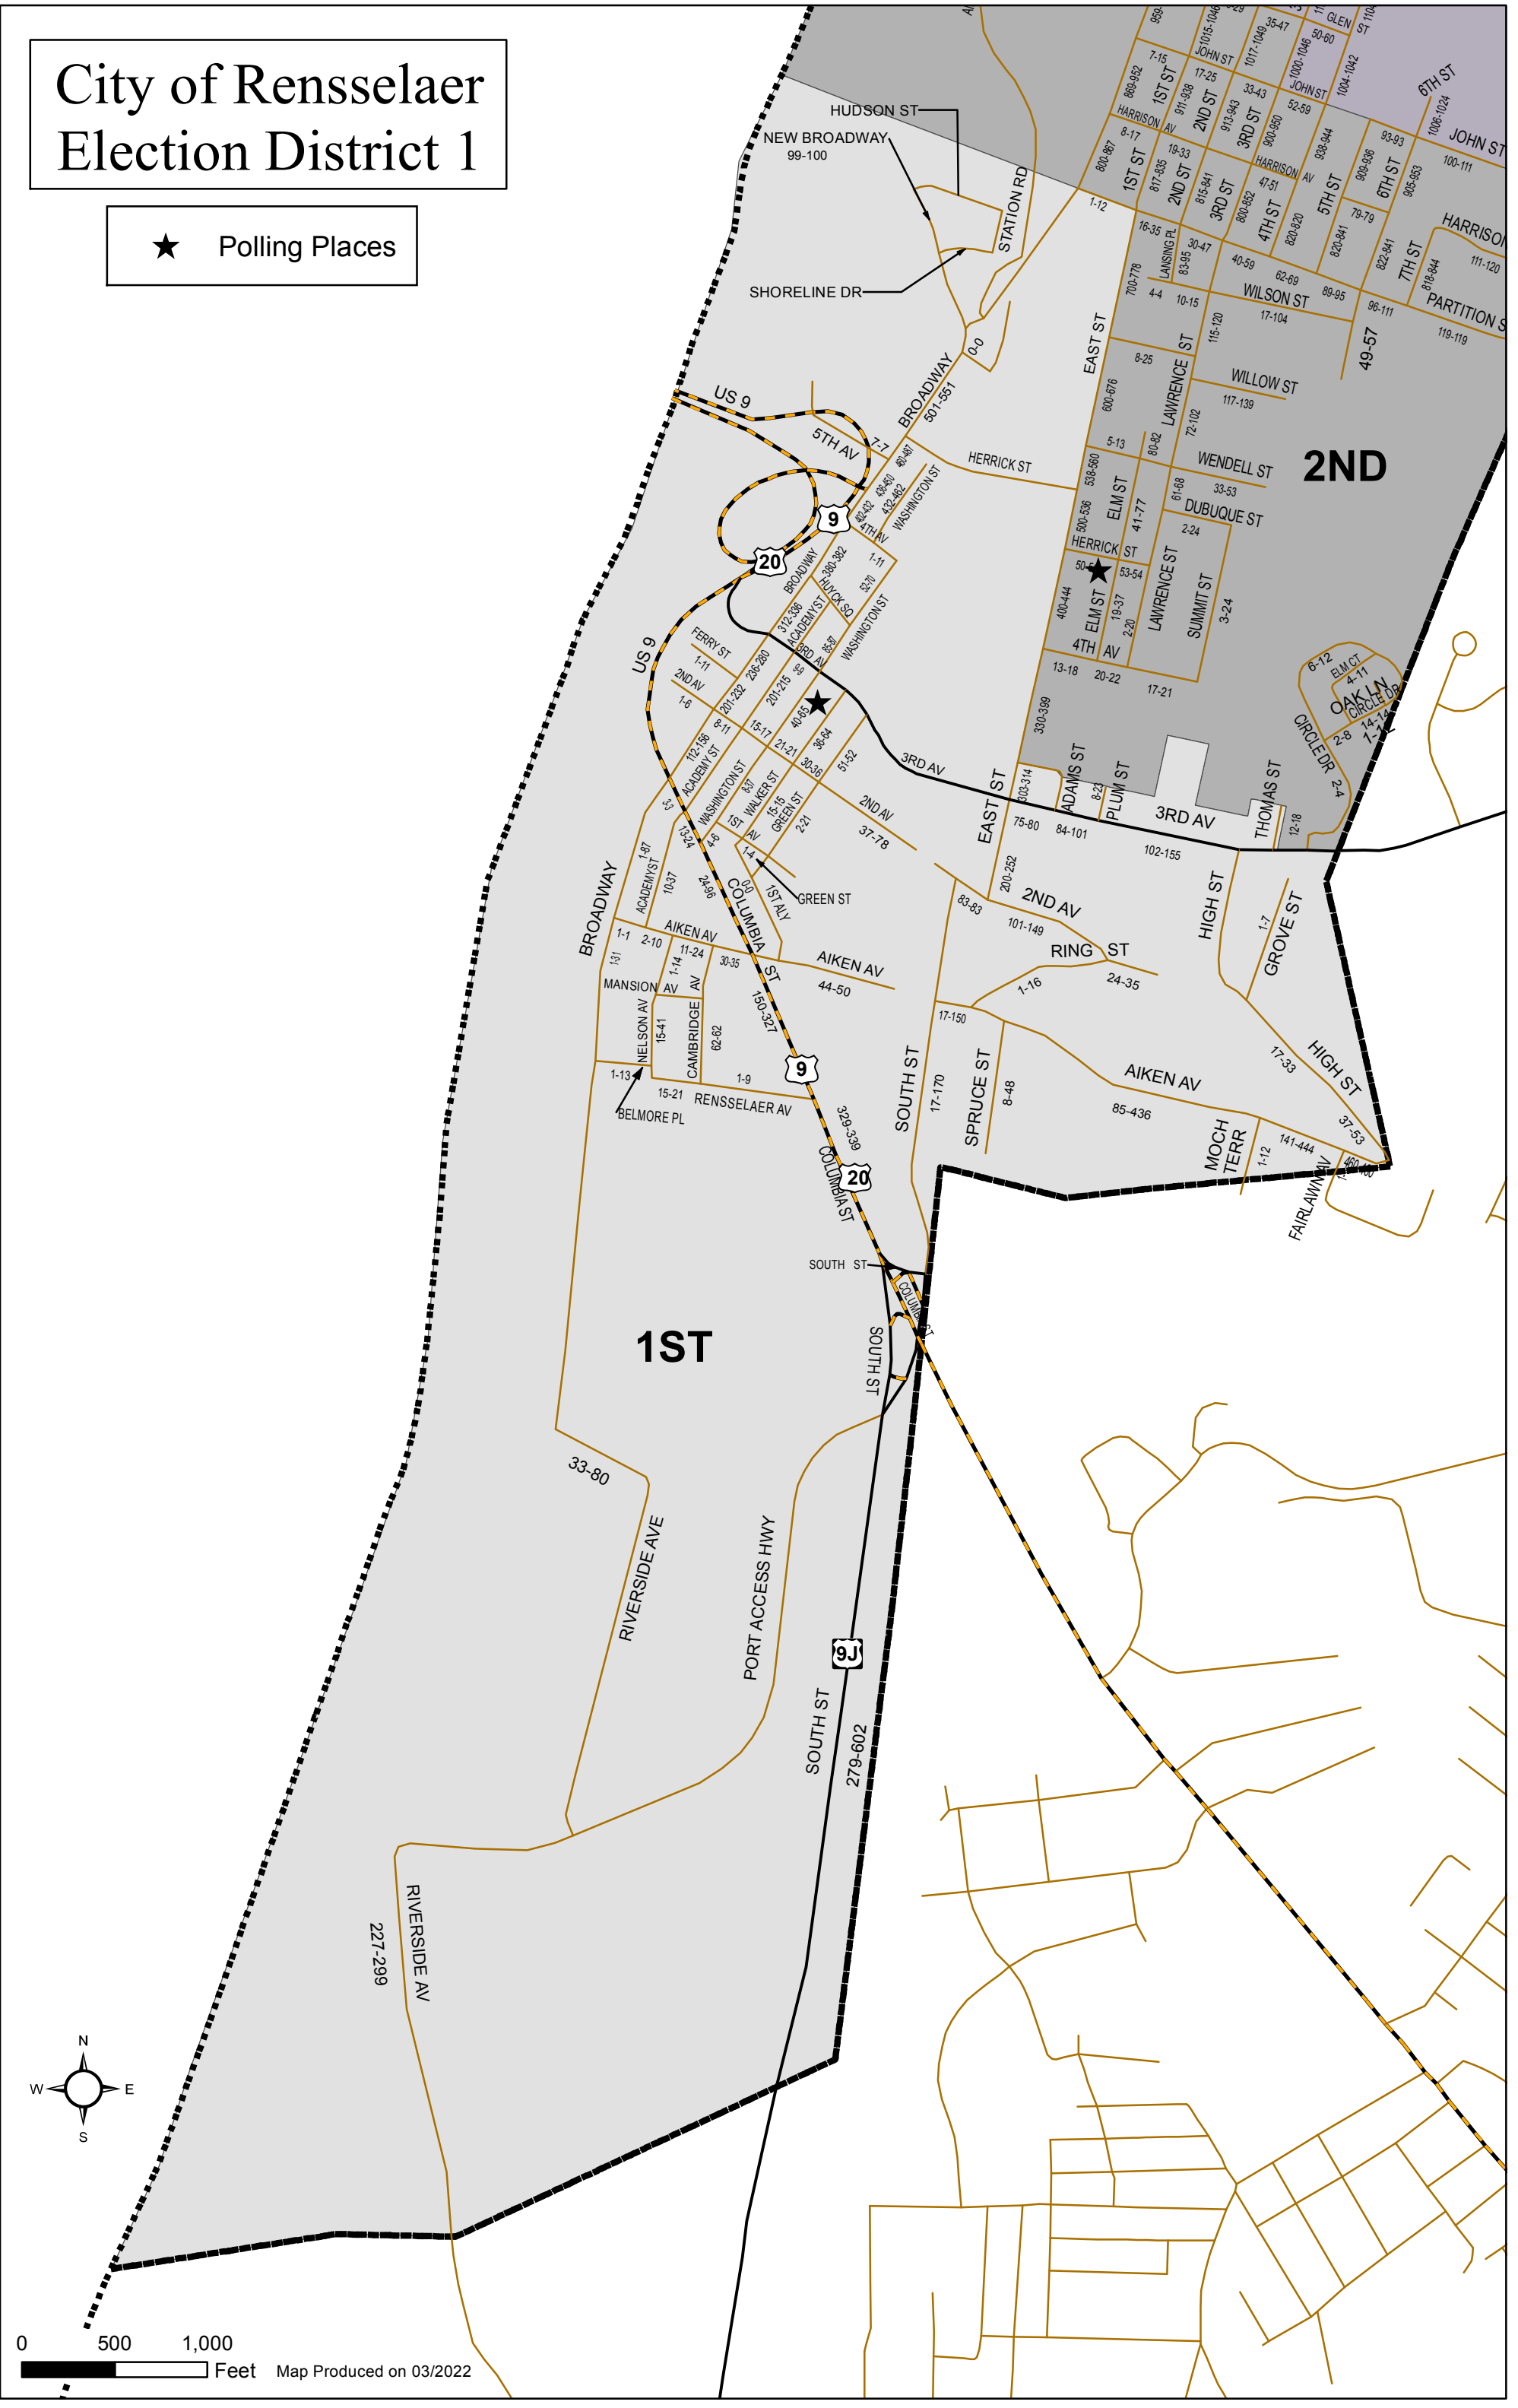

City of Rensselaer Election District 1

★ Polling Places

0 500 1,000
Feet

Map Produced on 03/2022