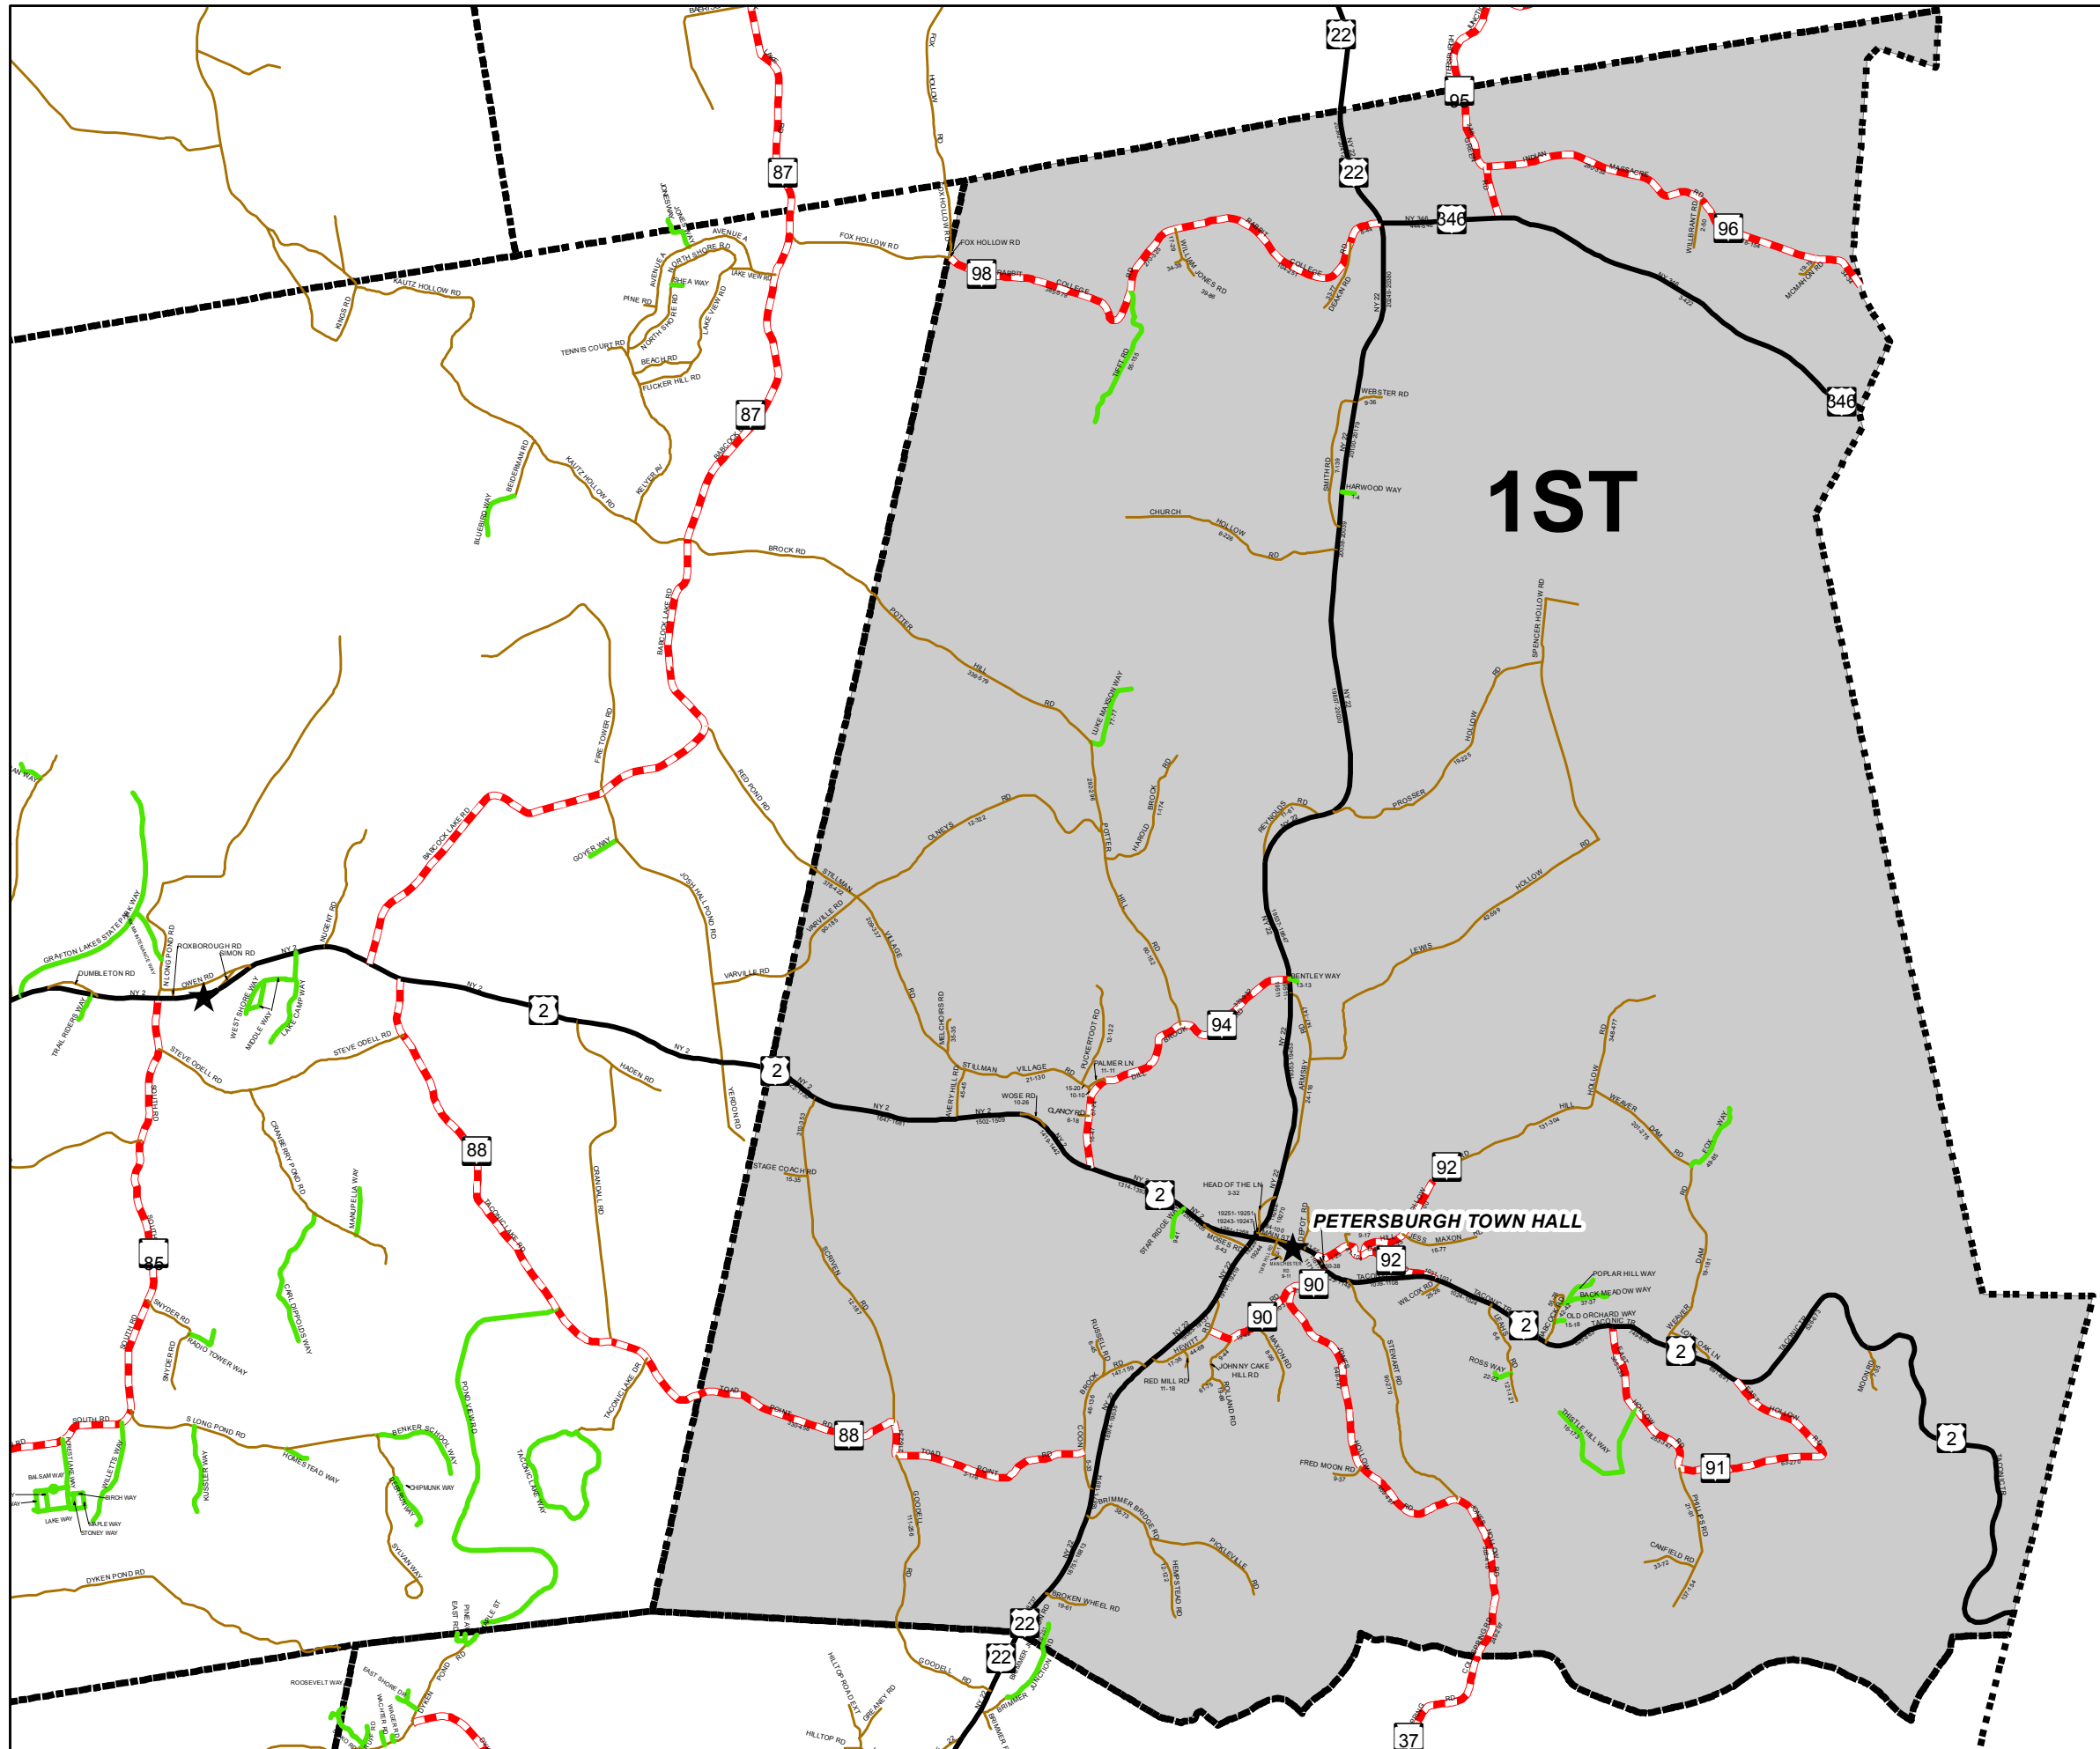

Town of Petersburg Election District 1

★ Polling Places

0 0.5 1 Miles

Map Produced 02/2020