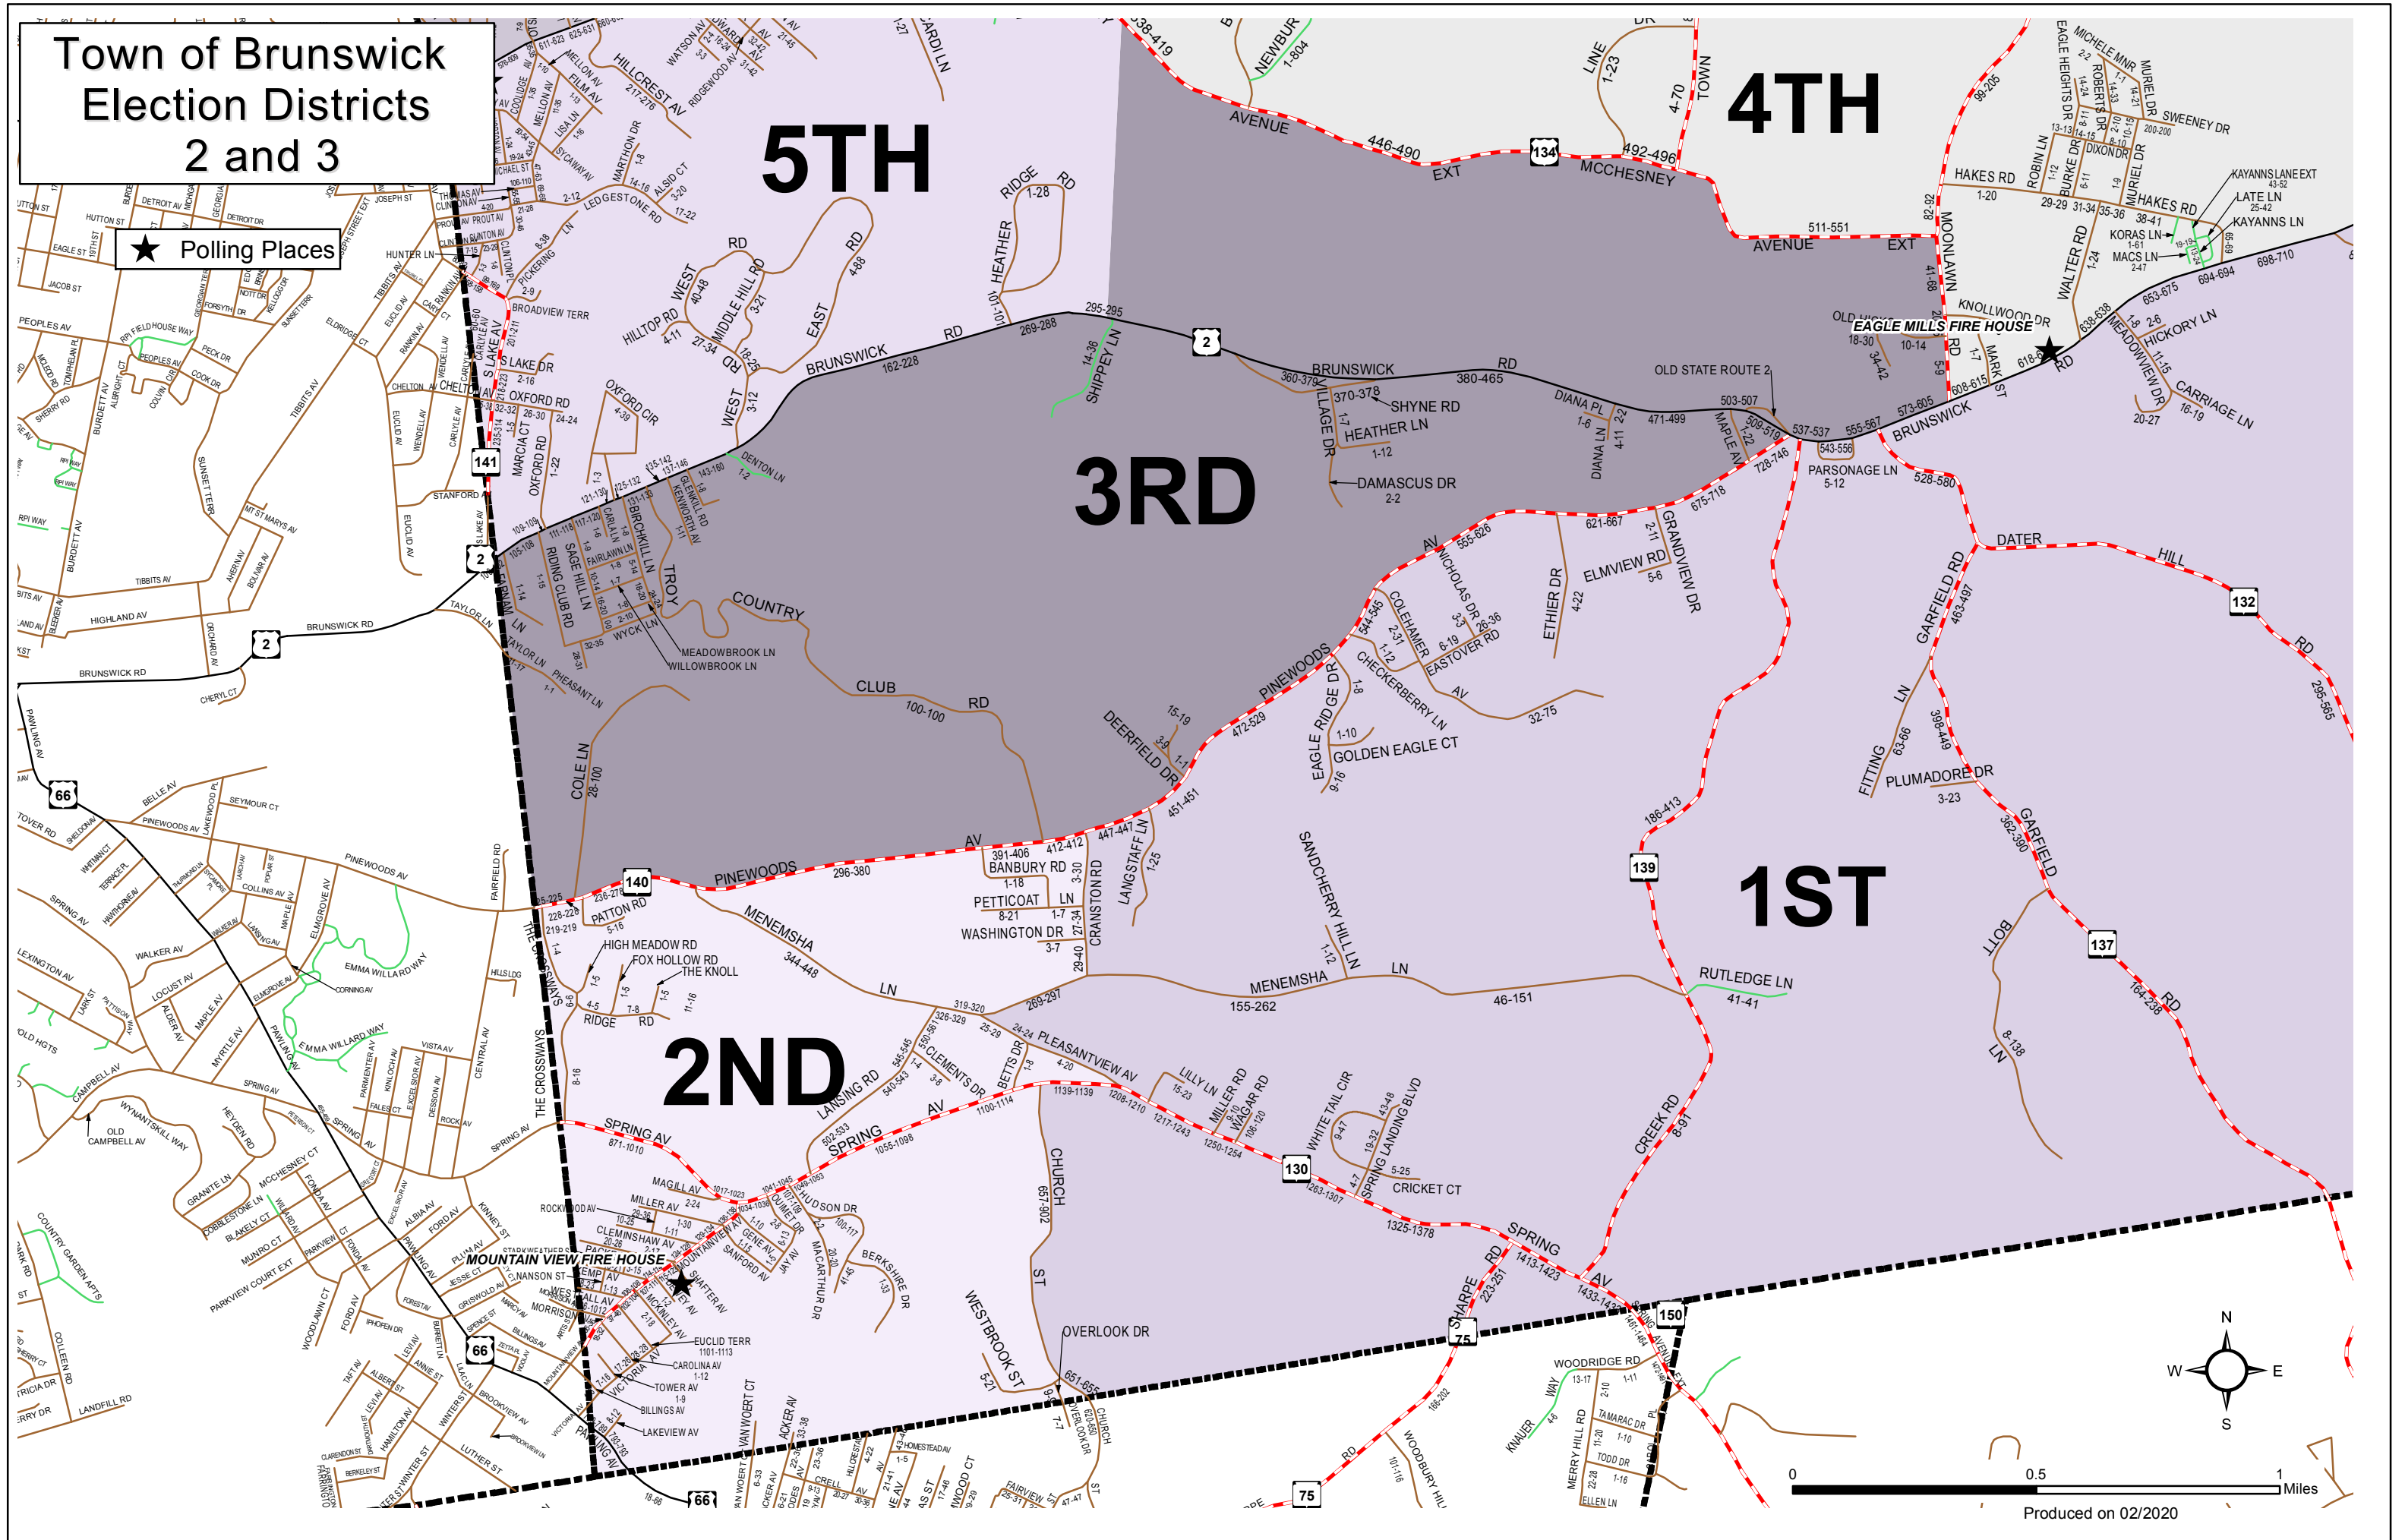

Town of Brunswick Election Districts 2 and 3

★ Polling Places

Produced on 02/2020